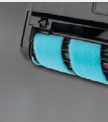

2

ARTICULATED TELESCOPIC TUBE

Clean effortlessly even
 under furniture.

3

LED ILLUMINATED POWER HEAD

LED lights illuminate
 hard-to-detect dirt and
 provide deep cleaning.

4

TWO-IN-ONE ROLLER