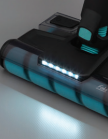

1

WET&DRY CLEANING

Sweep and wipe in one
 go for easy cleaning.

2

2 IN 1 ROLLER

Effective cleaning on all hard
 floors and without wasting
 any time.

3

LARGE LCD DISPLAY

Clear presentation of
 suction stage, battery
 charge level and filter status.

4

FAST CHARGING IN TWO HOURS

Quick charge in 2 hours for
 up to 1 hour suction
 performance.

2hr

MOP ATTACHMENT

It sweeps and wipes dirt and sticky stains.

2

ARTICULATED TELESCOPIC TUBE

Clean effortlessly even
 under furniture.

3

LED ILLUMINATED POWER HEAD

LED lights illuminate
 hard-to-detect dirt and
 provide deep cleaning.

4

TWO-IN-ONE ROLLER