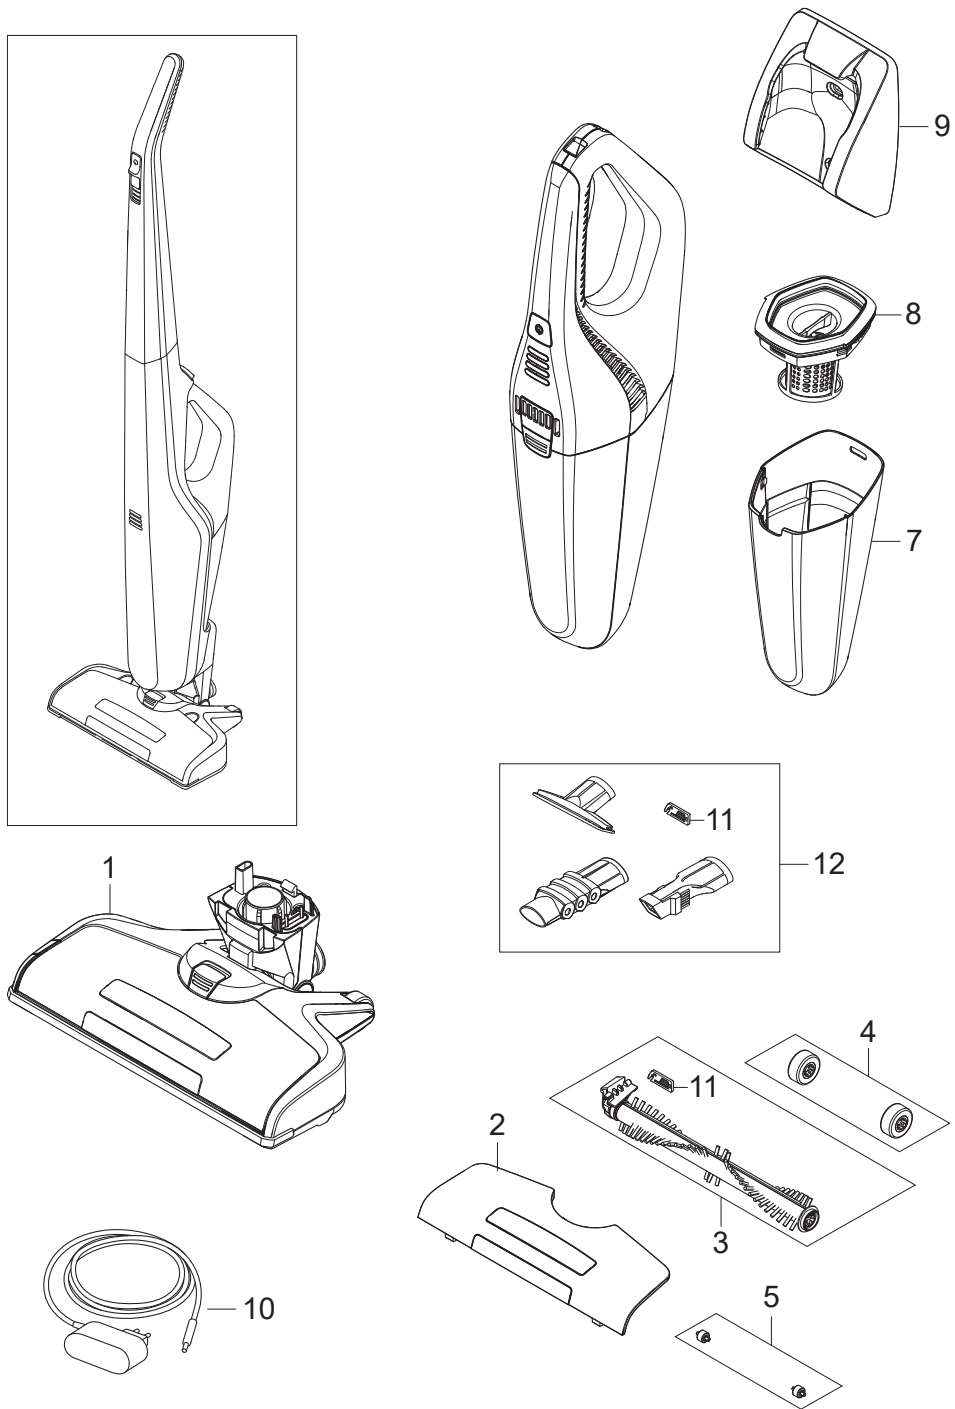

PARTS LIST

2020.11.17

TABLE OF CONTENTS

Overview1

Pos.	Artikel-Nr.	Menge	Variante	Notes
1	128389240	1	NOZZLE 20V COMPLETE BLUE	
1	128389241	1	NOZZLE 20V COMPLETE BLACK	
1	128389242	1	NOZZLE 20V COMPLETE GREY	
1	128389243	1	NOZZLE 28V COMPLETE BLUE	
1	128389278	1	NOZZLE 28V COMPLETE BLACK	
1	128389244	1	NOZZLE 28V COMPLETE GREY	
1	128389245	1	NOZZLE 36V COMPLETE BLACK	
1	128389246	1	NOZZLE 36V COMPLETE WHITE	
1	128389247	1	NOZZLE 36V COMPLETE GREY	
2	128389248	1	LID FOR NOZZLE BLUE	
2	128389249	1	LID FOR NOZZLE BLACK	
2	128389250	1	LID FOR NOZZLE WHITE	
2	128389251	1	LID FOR NOZZLE GREY	
3	128389252	1	BRUSH KIT	
4	128389253	1	2X BIG WHEELS	
5	128389254	1	2X SMAL WHEELS	
6		1	See part list for Quick	[1]
7	128389264	1	DUST CONTAINER BLUE WITHOUT PRINTING	
7	128389265	1	DUST CONTAINER BLACK WITHOUT PRINTING	
7	128389266	1	DUST CONTAINER RED WITHOUT PRINTING	
7	128389267	1	DUST CONTAINER WHITE WITHOUT PRINTING	
8	128389268	1	FILTER MODULE	
9	128389269	1	WALL BRACKET	
10	128389270	1	ADAPTER 100V-240V 50/60HZ FOR 20V EU	
10	128389271	1	ADAPTER 100V-240V 50/60HZ FOR 20V UK	
10	128389272	1	ADAPTER 100V-240V 50/60HZ FOR 28V EU	
10	128389273	1	ADAPTER 100V-240V 50/60HZ FOR 28V UK	
10	128389274	1	ADAPTER 100V-240V 50/60HZ FOR 36V EU	
10	128389275	1	ADAPTER 100V-240V 50/60HZ FOR 36V UK	
11	128389372	1	KNIFE	
12	128389276	1	SPECIAL NOZZLE KIT FOR EASY AND QUICK	

Part Notes:

[1] - Overview