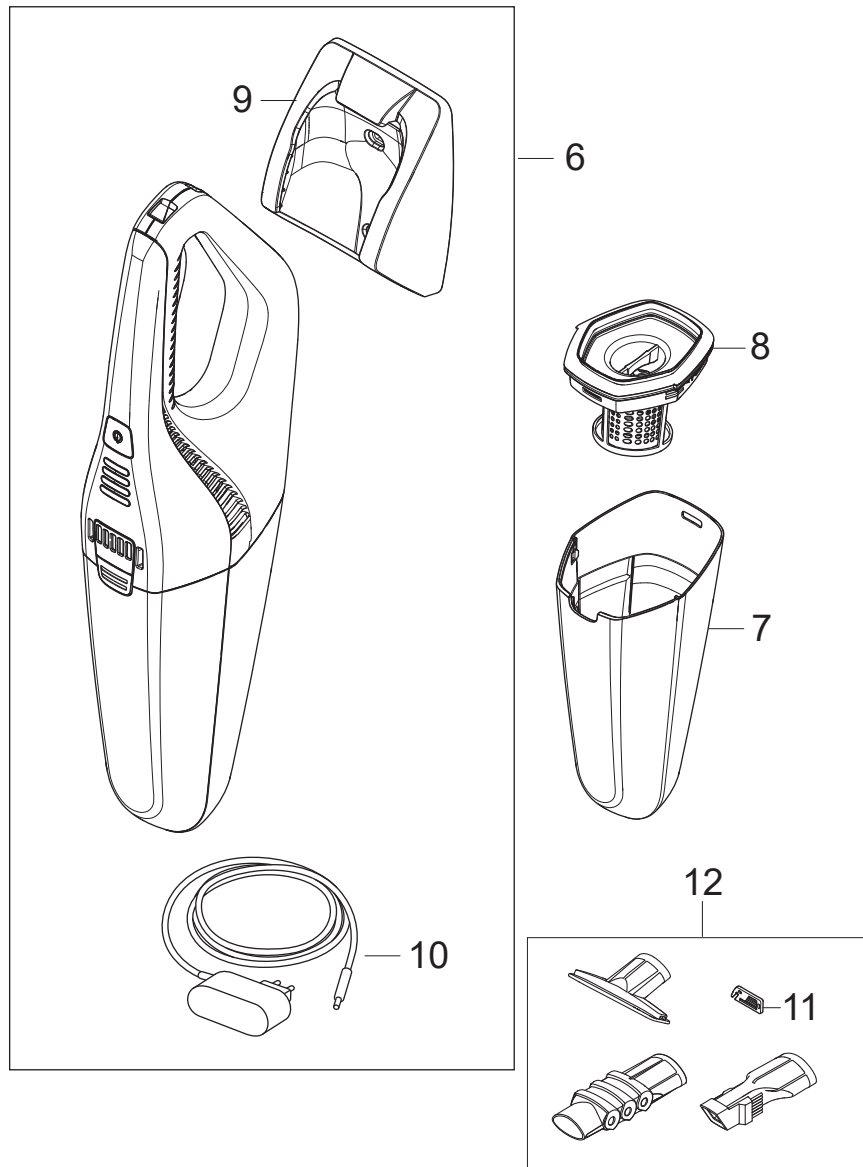

PARTS LIST

2021.08.24

TABLE OF CONTENTS

Overview1

Pos.	Artikel-Nr.	Menge	Variante	Notes
6	128390016	1	QUICK 20VMAX WHITE WITHOUT ACC. EU	
6	128390017	1	QUICK 28VMAX BLUE WITH ACC. EU	
6	128390018	1	QUICK 36VMAX BLACK WITH ACC. EU	
7	128389264	1	DUST CONTAINER BLUE WITHOUT PRINTING	
7	128389265	1	DUST CONTAINER BLACK WITHOUT PRINTING	
7	128389266	1	DUST CONTAINER RED WITHOUT PRINTING	
7	128389267	1	DUST CONTAINER WHITE WITHOUT PRINTING	
8	128389268	1	FILTER MODULE	
9	128389269	1	WALL BRACKET	
10	128389270	1	ADAPTER 100V-240V 50/60HZ FOR 20V EU	
10	128389271	1	ADAPTER 100V-240V 50/60HZ FOR 20V UK	[1]
10	128389272	1	ADAPTER 100V-240V 50/60HZ FOR 28V EU	
10	128389273	1	ADAPTER 100V-240V 50/60HZ FOR 28V UK	[1]
10	128389274	1	ADAPTER 100V-240V 50/60HZ FOR 36V EU	
10	128389275	1	ADAPTER 100V-240V 50/60HZ FOR 36V UK	[1]
11	128389372	1	KNIFE	
12	128389276	1	SPECIAL NOZZLE KIT FOR EASY AND QUICK	
NS	128389238	1	10PCS 4C BOX QUICK BLACK	

Part Notes:

[1] - CLOSED UNTIL UK VARIANT LAUNCHED