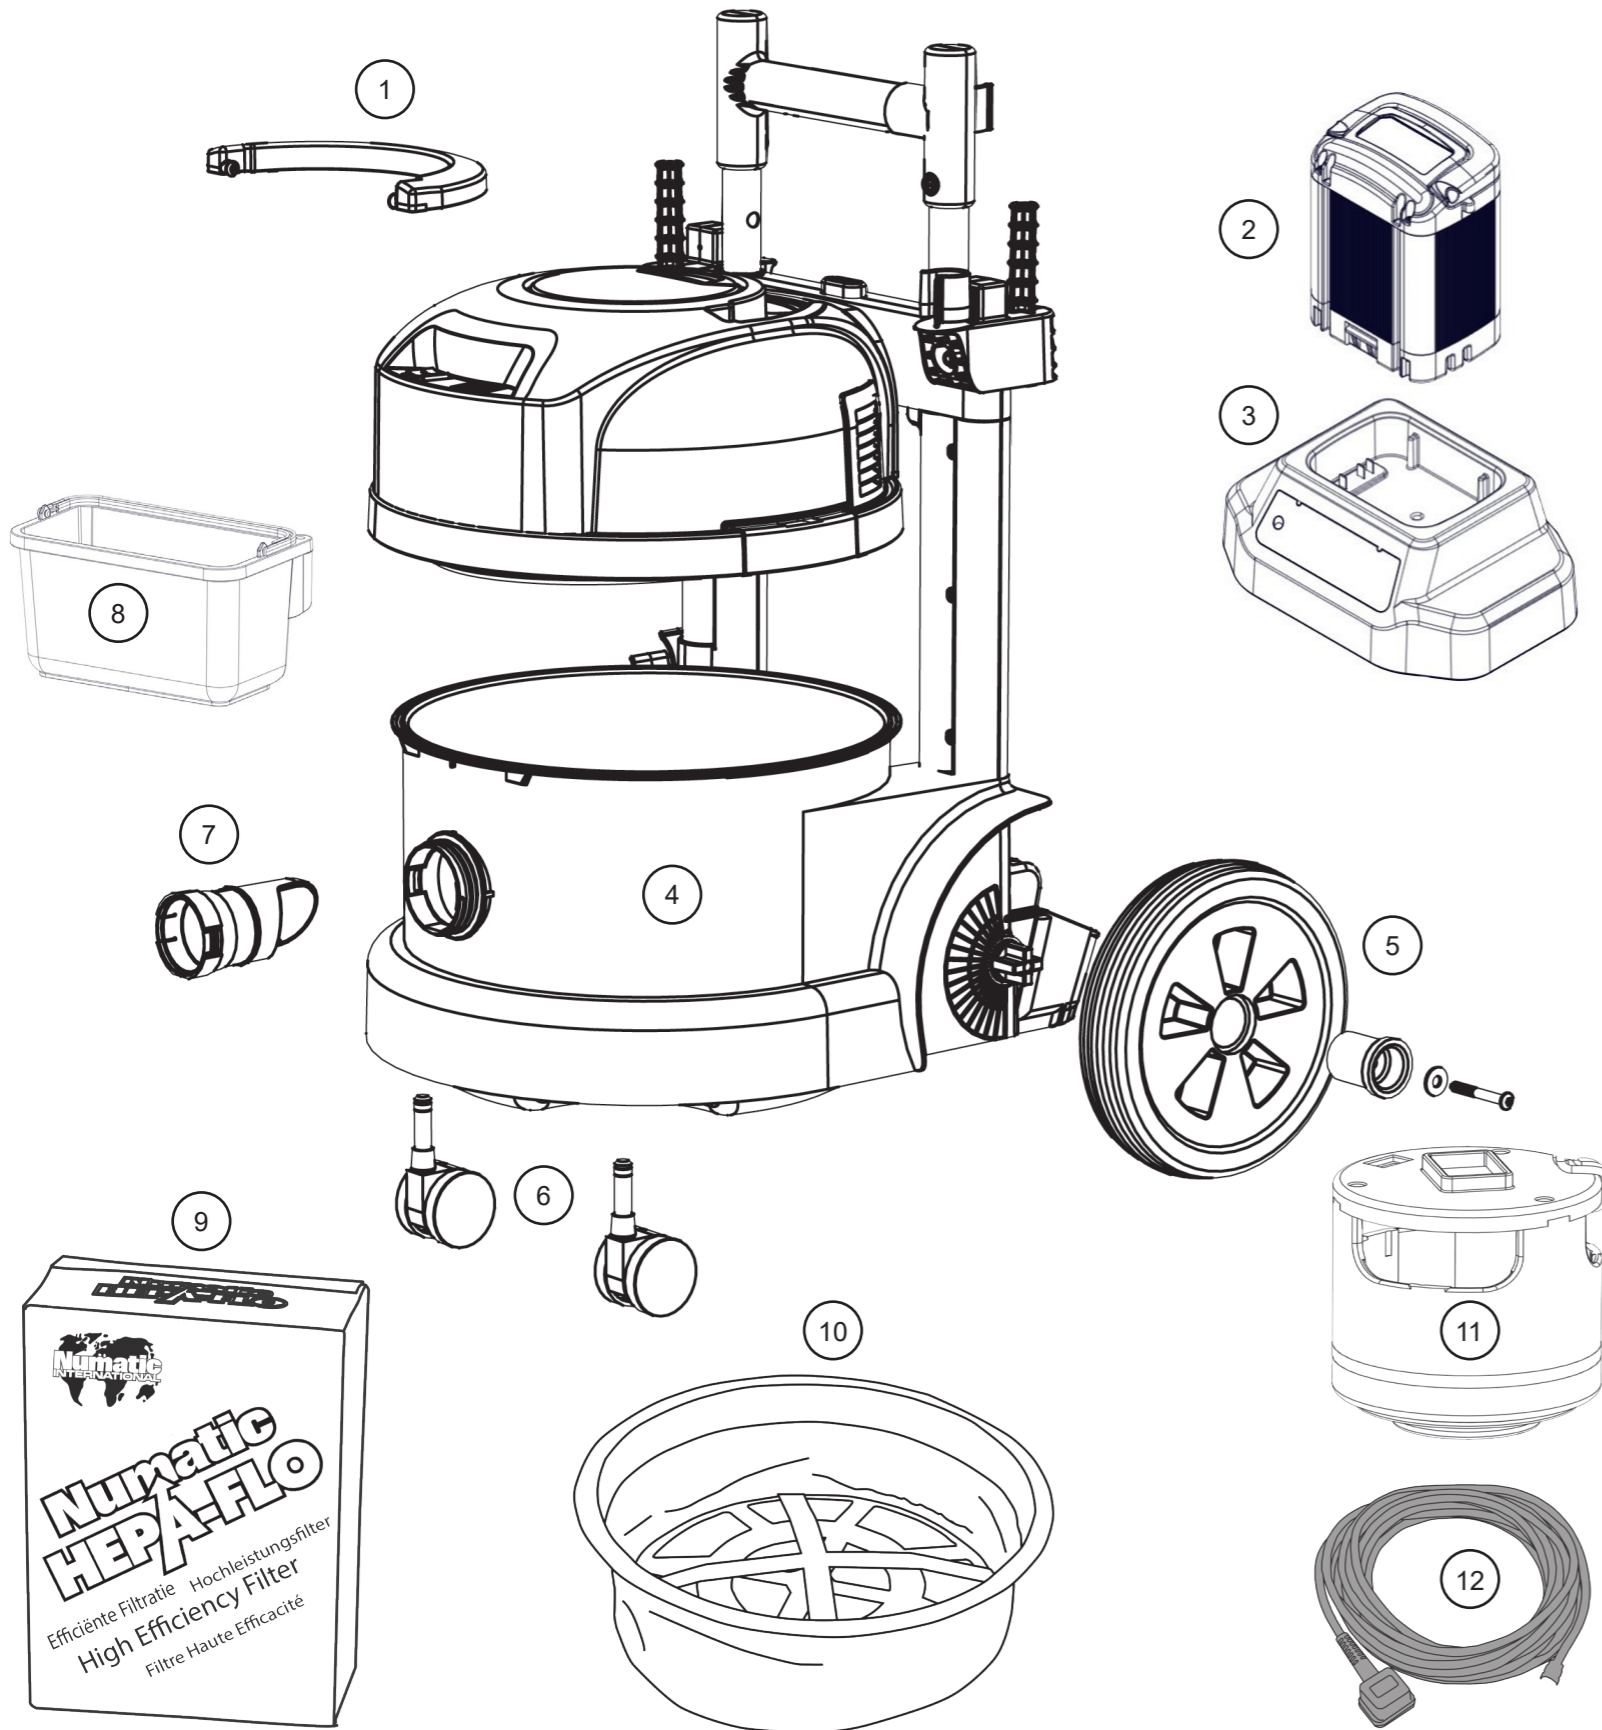

Exploded Spare Parts PBT230NX

Num	Description	Num			
1	REELER HANDLE	227120			
2	NX 300.LITHIUM ION BATTERY (300W/HR) PACKED.UN3480	909996			
3	NX.300 LITHIUM BATTERY CHARGER [5]	911335			
4	PBT 2E0 RED DRUM ASSEMBLY	500972			
5	8 INCH WHEEL	204104			
	NUT.M6.NYLON INSERT.Z/PL	219088			
	WASHER.M6.FORM G.Z/PL	219008			
	M6 X 45MM SOCKET BUTTON HEAD SCREWS ZINC & DE-EMBRITLED	219881			
	390 DRUM WHEEL HUB	237120			
6	50MM TWIN WHEEL CASTOR WITH PU TYRE	204111			
7	DRY DIFFUSER NECK	237119			
8	5L RED SWING CADDY	325939			
9	PACK OF 3 NVM-1CH HEPAFLO BAGS	909291			
	BOX OF 5 NVM-1CH HEPAFLO BAGS	907076			
	BOX OF 10 NVM-1CH HEPAFLO BAGS	907075			
10	12" TRITEX FILTER (DRY ONLY USE)	909559			
11	SIP CINDERSON 74MM 36V MOTOR (350W/200W)	911895			
12	MAINS CABLE.BLACK.1800.0m75.3 .UK PLUG.	912365	12	MAINS CABLE.BLACK.1800.1.3. SWISS PLUG.	912364
12	MAINS CABLE.BLACK.1800.0m75.3.EUROPEAN PLUG.	912361	12	MAINS CABLE.BLACK.1800.18AWG.3. NORTH AMERICAN PLUG.	912362
12	MAINS CABLE.BLACK.1800.1.3. AUSTRALIAN PLUG.	912360	12	MAINS CABLE.BLACK.1800.1.3. SOUTH AFRICAN PLUG.	912363

Genuine Accessories (904251 Kit AS29E)