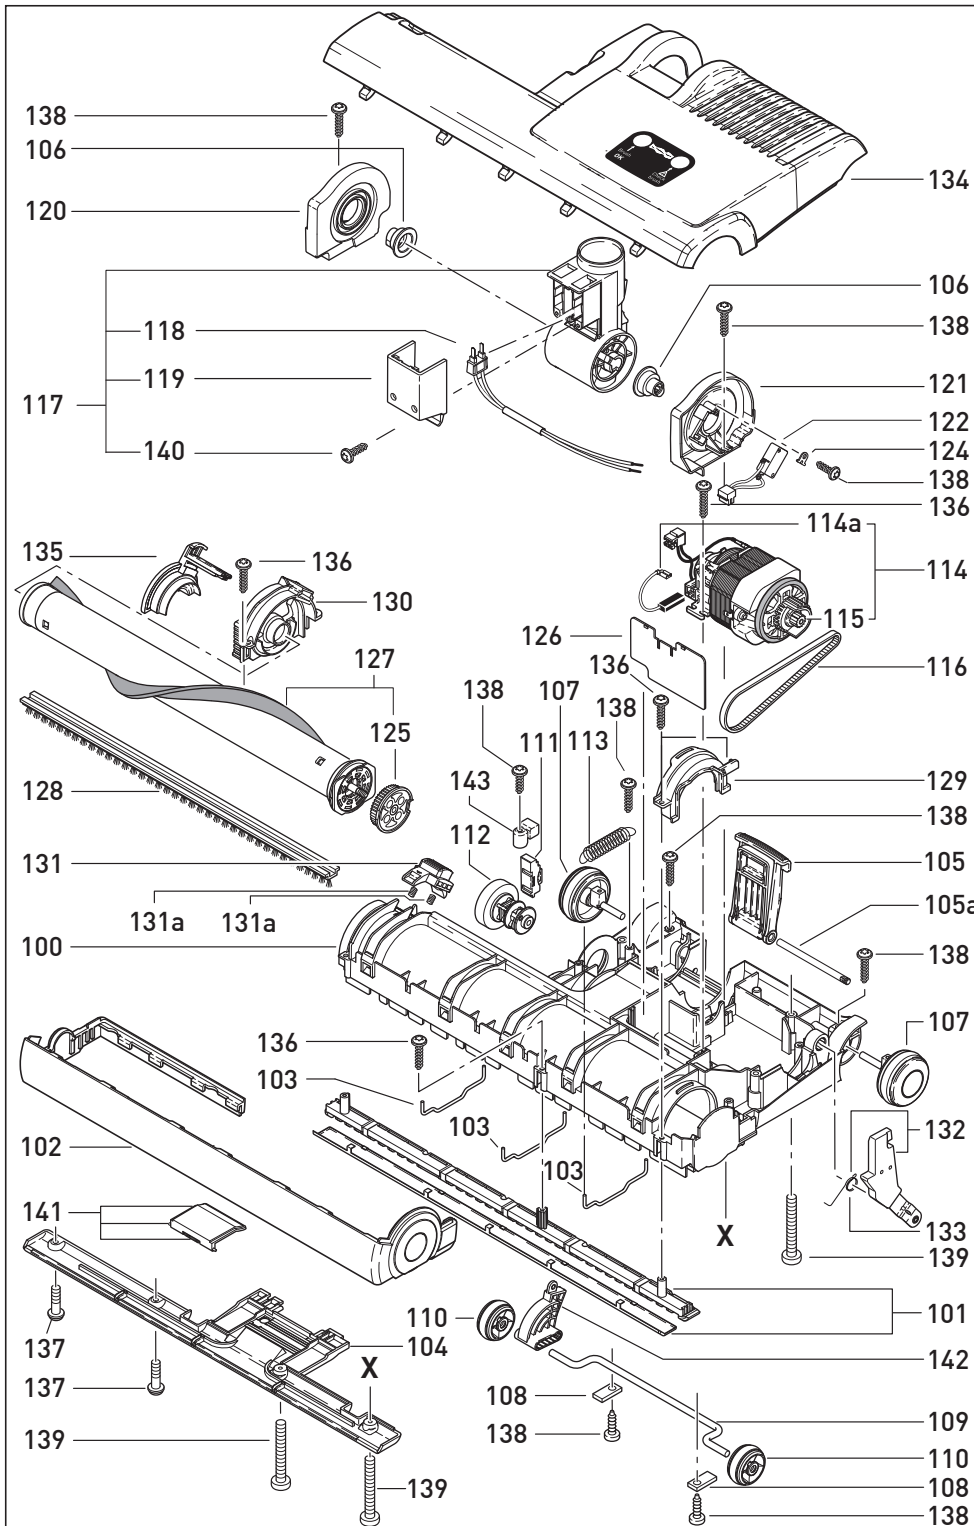

Diese Informationen sind nur für Europa bestimmt (230 V / 240 V) und gelten nicht für Nordamerika !

GRAU / GREY

SEBO BS 460

MADE IN GERMANY

Pos.	Art.-No.	Benennung (DE)
100	20202hg	Unterteil, kompl.
101	20205ER	Bodenleiste vorne, kompl.
102	20110ER	Stoßbandage kpl.
103	20115	Haltebügel
104	20108ER	Bodenleiste hinten
105	20230ER	Rastpedal kpl.
105a	20140ER	Achse
106	20136ER	Gelenklagerbuchse
107	2306HG	Laufrolle, kompl.
108	2014ER	Lasche
109	20126ER	Stellachse
110	2608hg	Stellrolle
111	2833	Druckstück kpl.
112	20128ER	Stellknopf, HG bedruckt
113	4019	Zugfeder (Stellhebel)
114	3260ER	Bürstenmotor 230V, 195W
114a	05141S	Kohlebürsten-Set
115	2319	Zahnriemenritzel
116	2923	Zahnriemen
117	20271ER	Gelenk, BS 360/460, 2-pol, kpl.
118	0898ER	Flachsteckeraufnahme, kompl.
119	2530hg	Gelenkdeckel
120	20217ER	Gelenklager, rechts kpl.
121	20218ER	Gelenklager, links kpl.
122	0897ER	Leitungssatz Gelenkschalter
123	20134	Dichtung Gelenk
124	1073	Lasche
125	2919ER	Zahnscheibe
126	20167ER	Leiterplatte BS46, 230V
127	4099ER	Bürstenwalze, kompl.
128	4028	Bürstenstreifen
129	20123ER	Bürstenlager links
130	20117ER	Bürstenlager rechts fest
131	20120ER	Ausrückbügel
131a	20121ER	Druckfeder Ausrückbügel
132	2256ER	Gelenkarm mit Feder
133	2651	Drehfeder
134	21223gsSE	Oberteil BS 460, gs, kompl.
135	20118ER	Bürstenlager rechts lose
136	01017ER	Linienkopfschraube 4x20
137	0197ER	Bodenblechschraube 4x12
138	01036ER	Amtec Schraube 4x14
139	0176ER	Linsenschraube AM 4x30
140	0102ER	Screw F 3,9x13
141	20124ER	Reinigungsclappe kpl
142	20127ER	Hebel Stellachse
143	20129ER	Befestigungskappe

Pos.	Art.-No.	Description (ENG)
100	20202hg	Chassis
101	20205ER	Front base plate
102	20110ER	Bumper
103	20115	Wire tie
104	20108ER	Rear base plate
105	20230ER	Foot pedal cpl.
105a	20140ER	Axle
106	20136ER	Swivel bearing
107	2306HG	Wheel
108	2014 ER	Axle clamp
109	20126ER	Pile adjustment axle
110	2608hg	Pile adjustment wheel
111	2833	Trust member
112	20128ER	Pile adjustment knob
113	4019	Spring
114	3260ER	Brush motor 230V, 200W
114a	05141S	Carbon brush set

Pos.	Art.-No.	Description (ENG)
115	2319	Motor pulley
116	2923	Belt
117	20271ER	Swivel neck BS 360/460, cpl.
118	0898ER	Wire swivel neck 2-wire
119	2530hg	Swivel neck cover
120	20217ER	Swivel support r.h.
121	20218ER	Swivel support l.h.
122	0897ER	Micro switch incl. wire
123	20134	Gasket
124	1073	Clamp
125	2919ER	Brush roller pulley
126	20167ER	PCB 230V, 200W
127	4099ER	Brush roller cpl.
128	4028	Brush strip
129	20123ER	Bearing block l.h.
130	20117ER	Bearing block r.h.
131	20120ER	Brush cover release
131a	20121ER	Spring

Pos.	Art.-No.	Description (ENG)
132	2256ER	Support lever with spring
133	2651	Return spring
134	20223gsSE	Power head cover BS 460,cpl.
135	20118ER	Brush strip cover
136	01017ER	Screw 4x20
137	0197ER	Screw 4x12
138	01036ER	Screw 4x14
139	0176ER	Screw 4x30
140	0102ER	Screw 3.9x13
141	20124ER	Access door cpl.
142	20127ER	Pile adjustment lever
143	20129ER	Mounting cap