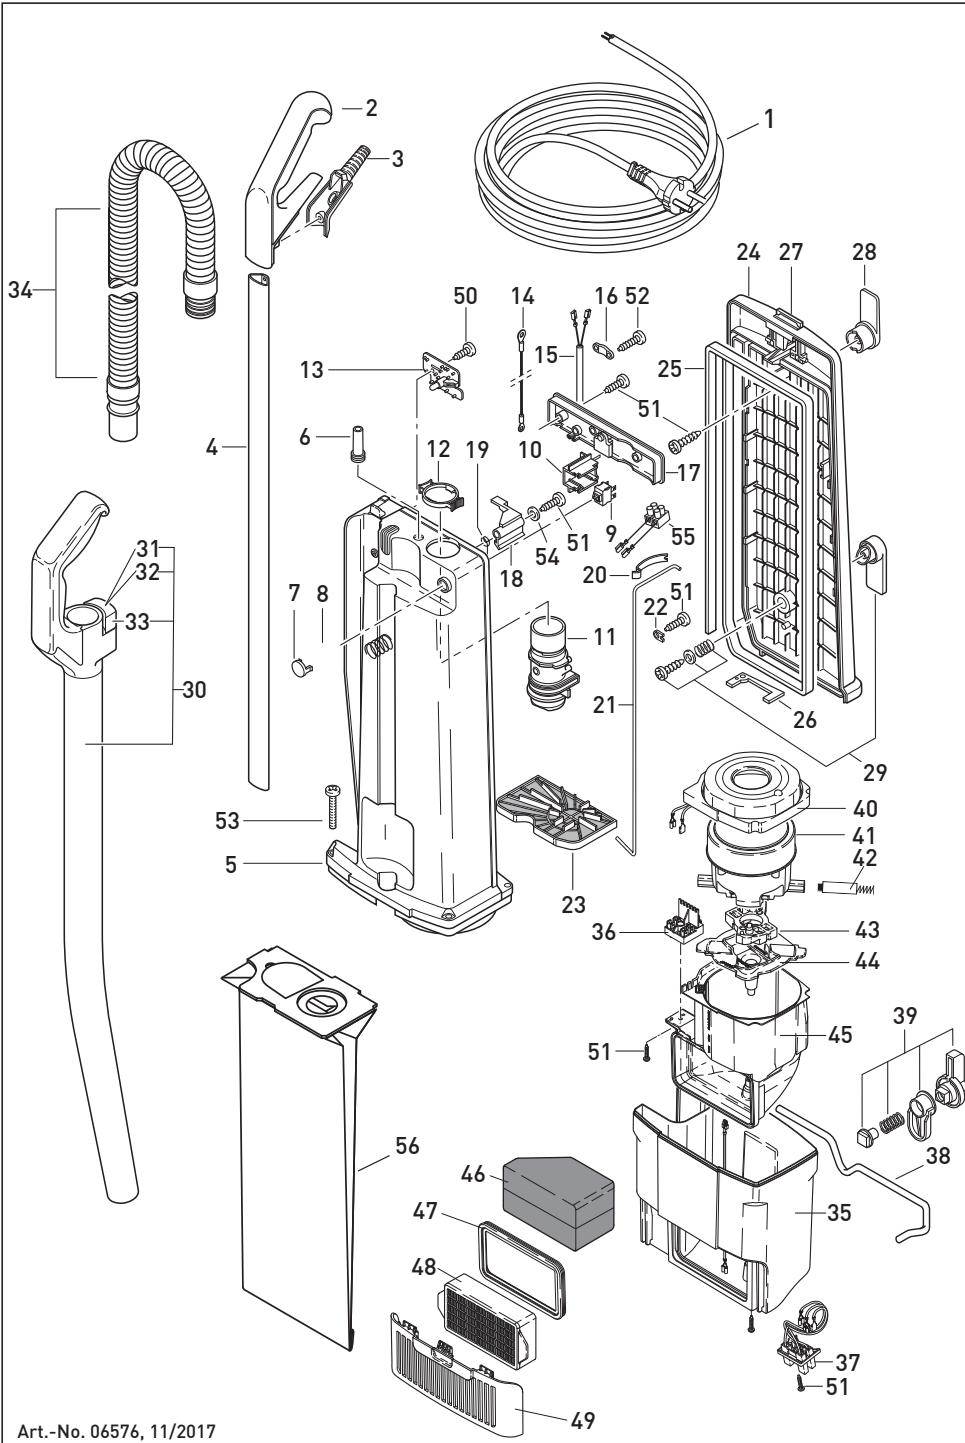

Diese Informationen sind nur für Europa bestimmt
(230 V / 240 V) und gelten nicht für Nordamerika !

This information intended only for Europe
(230 V / 240 V) and does not apply to North America !

GRAU / GREY

SEBO BS 460

MADE IN GERMANY

Art.-No. 06576, 11/2017

Pos.	Art.-No.	Benennung (DE)
1	1870/1or	Anschlussleitung m. EU-Stecker,or
	1872/1dg	Anschlussleitung m. UK-Stecker,gs
2	1037EH	Griff kpl.
3	1596HG	Griffabdeckung kpl.
4	10161ER	Stiel kpl., 360mm
5	10152gs	Gehäuse BS 360/460,grauschwarz
6	1035gs	Knickschutztüle
7	1966hg	Schalterknopf
8	1962	Druckfeder Schalterknopf
9	05115	Druckschalter
10	1955	Halter für Schalter
11	1038hg	Verbindungshülse
12	1792hg	Sicherungsring
13	1977ER	Leiterplatte
14	0835	Antistatikleitung, 205mm blau
14	0836	Antistatikleitung, 160mm blau
15	1028	Zwischenleitung
16	1030UL	Zugentlastungsschelle
17	1026gs	Abdeckung kpl.
18	1040	Filtertüten Sicherung
19	1041	Drehfeder
20	1027	Blattfeder
21	1025	Sicherheitsfiltergestänge
22	1073	Lasche
23	1044	Sicherheitsfilter
24	1039gs	Deckel kpl.
25	1059	Deckeldichtung 1,6 m
26	1061	Flachdichtung
27	1057GS	Deckelschloss
28	1461gs	Leitungshaken
29	1462GS	Leitungshaken
30	1783hg	Handsaugrohr kpl.
31	1776ER	Rastknopf inkl. Rastfedern
32	1739ER	Rastfeder
33	1775hg	Rastkappe
34	1784sb	Schlauch kpl.
35	10150SE	Topf, hellgrau, SEBO
36	1012N	Kontaktsockel kpl.
37	1541	Kontaktaufnahme, kpl.
38	1553	Verriegelungsstange
39	0819dg	Verriegelungsknopf, kpl., gs
40	10106	Motorlagerdichtung
41	8277ER	Gebläsemotor 220V-240/700W
42	05143S	Kohlebürstenset
43	8045ER	Motorlager
44	10102gs	Motoraufnahme
45	10101	Luftführung
46	10120ER	Schalldämpfer, 2-teilig
47	10104sw	Dichtung
48	10109ER	Abluftfilter
49	10103hg	Abluftfilterdeckel
50	0101ER	Linsenblechschr. C3,9x9,5
51	0102ER	Linsenblechschr. F3,9x13
52	0103ER	Linsenblechschr. C3,9x16
53	0111ER	Linsenschr. AM5x30
54	0140ER	Scheibe 4,3 Din 125
55	05116ER	Anschlussklemme
56	1055	Filtertüte

Pos.	Art.-No.	Description (ENG)
1	1870/1or	Cable with EU-Plug, orange
	1872/1dg	Cable with UK-plug, grey black
2	1037EH	Handle grip cpl., light grey
3	1596HG	Handle cover cpl., light grey
4	10161ER	Handle tube, 830mm
5	10152gs	Dust bag housing BS 360/460, grey bl.
6	1035gs	Grommet, greyblack
7	1966hg	Switch button
8	1962	Spring
9	05115	Switch
10	1955	Switch holder
11	1038hg	Connecting tube, light grey
12	1792hg	Retaining ring, light grey
13	1977ER	Printed circ.board
14	0835	Antistatic-wire, blue
14	0836	Antistatic-wire, blue
15	1028	Internal cable
16	1030UL	Cable clamp
17	1026gs	Switch cover cpl., grey black
18	1040	Dust bag lever
19	1041	Return spring

Pos.	Art.-No.	Description (ENG)
20	1027	Leaf spring
21	1025	Connecting rod
22	1073	Clamp
23	1044	Motor filter
24	1039gs	Back cover cpl.
25	1059	Back cover seal
26	1061	Gasket
27	1057GS	Latch with spring and pin
28	1461gs	Cable hook
29	1462GS	Cable hook, turnable
30	1783hg	Extension tube without hose cpl.
31	1776ER	Catch incl. leaf spring
32	1739ER	Leaf spring
33	1775hg	Catch holder
34	1784sb	Hose cpl., silver
35	10150SE	Motor Housing, light grey, SEBO
36	1012N	Terminal Block cpl.
37	1541	Female contact holder cpl.
38	1553	Locking Rod
39	0819dg	Locking Catch cpl.
40	10106	Vacuum Motor Seal