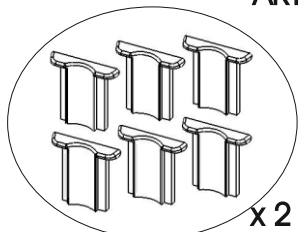

ART. T090730

ART. 3319EK01

ART. OB003225  
ART. OR003225

ART. T090739

x 4  
ART. 3372

ART. T090810

ART. 3360  
ART. 3361  
ART. 3362  
ART. 3363

ART. T09070410

KIT N° 04  
ART. V050804

KIT N° 36  
ART. V050836

ART. V060006

x 2  
KIT N° 09  
ART. V050069

x 2  
KIT N° 21  
ART. V050821

	ASSEMBLY INSTRUCTION SCHEDA DI MONTAGGIO	REV. 01	DATE - DATA 04/12/19
	PRODUCT - PRODOTTO <b>MS720S0C0A00</b>	APPROVAL APPROVAZIONE	
CODE - CODICE <b>Carrello Magic System 720 Safety</b>			