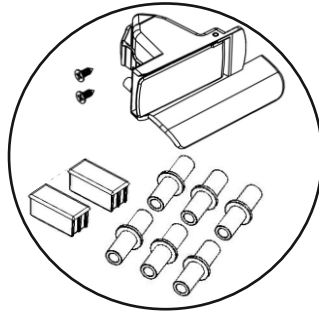

ART. T090730

ART. 3319EK01

ART. OB003225  
ART. OR003225

ART. T090739

x 4  
ART. 3372

ART. T090810

ART. 3360  
ART. 3361  
ART. 3362  
ART. 3363

ART. T09070410

KIT N° 04  
ART. V050804

KIT N° 36  
ART. V050836

ART. V060006

x 2  
KIT N° 09  
ART. V050069

x 2  
KIT N° 21  
ART. V050821

	ASSEMBLY INSTRUCTION SCHEDA DI MONTAGGIO	REV. 01	DATE - DATA 04/12/19
	PRODUCT - PRODOTTO <b>MS720S0C0A00</b>	APPROVAL APPROVAZIONE	
CODE - CODICE <b>Carrello Magic System 720 Safety</b>			