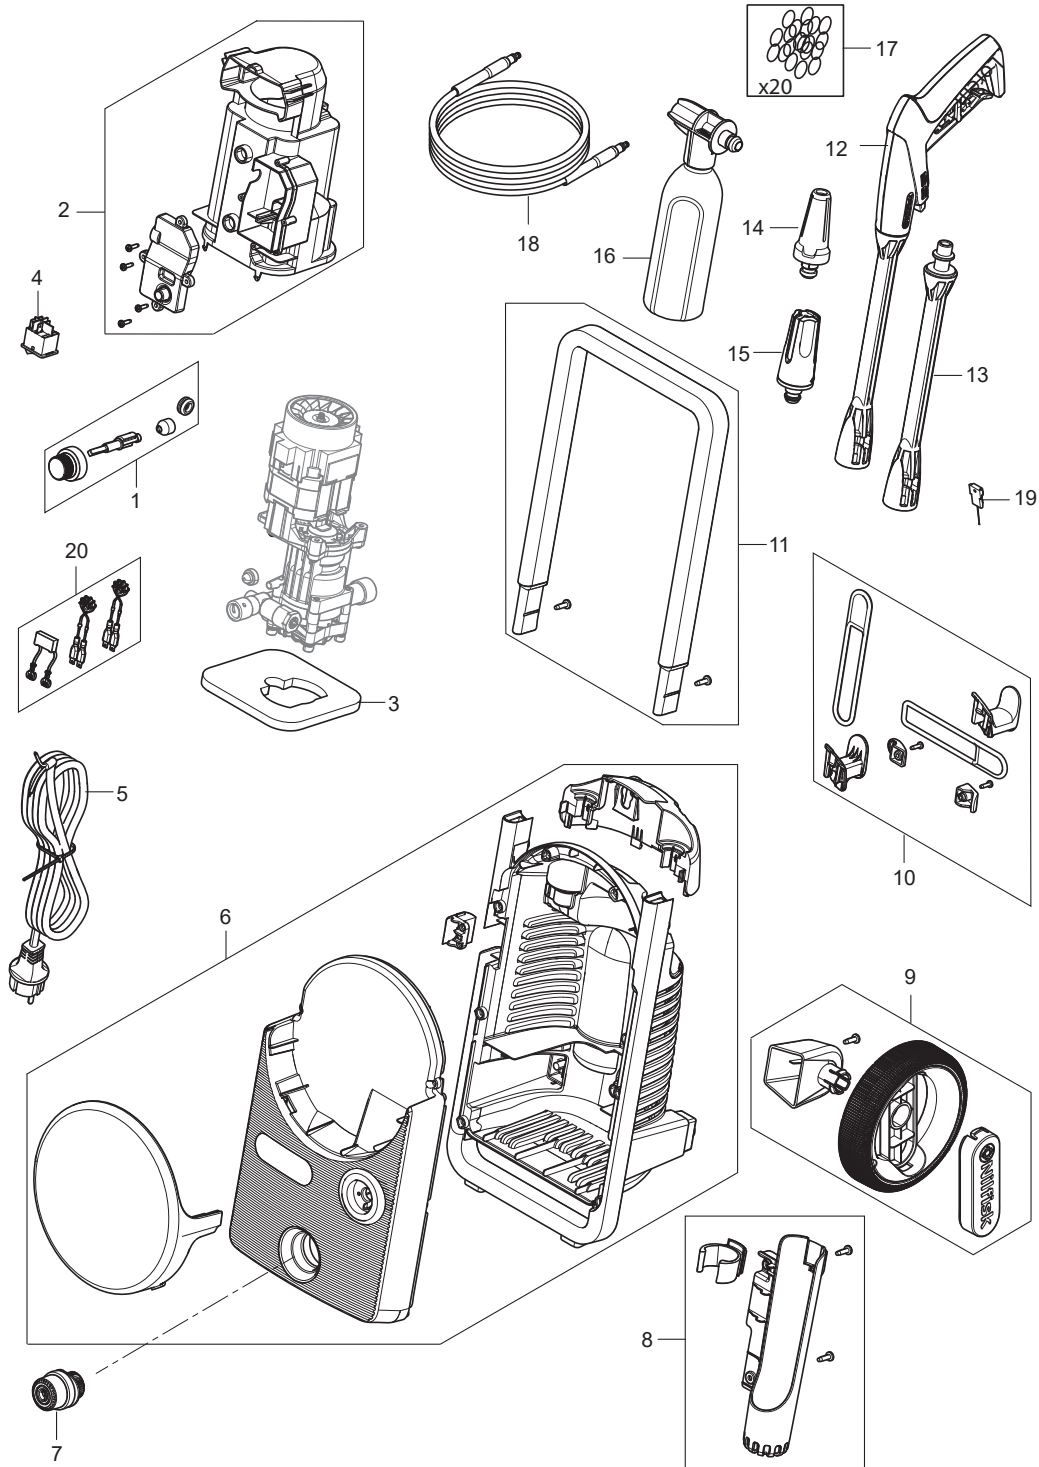

No.	Part No.	Qty.	Description	Part Note
1	128501574	1	WOBBLE DISC KIT 8.2 DEGREES	[1]
1	31001132	1	WOBBLE DISC KIT - 9.0 DEGREES	[2]
2	31000791	1	WATER INLET PLASTIC	
3	128501575	1	PUMP PISTON KIT P11	
4	31000516	1	SEALING KIT	
5	31000518	1	VALVE KIT	
6	128501576	1	MICRO SWITCH P11	
7	128501523	1	START STOP SYSTEM P11	
8	128501551	1	WATER OUTLET FEMALE COUPLING	
10	128501577	1	PUMP KIT P11	
11	128501528	1	WATER FILTER SP	
12	128501520	1	WATER INLET MALE COUPLING	
13	31000833	1	CARBON BRUSH KIT 2 PCS HEIGHT 11.4MM	

Part Notes:

- [1] - Core 125
- [2] - Core 130

CORE 125

No.	Part No.	Qty.	Description	Part Note
1	128501529	1	SWITCH KNOB CORE 125 140IH	
2	128501532	1	MOTOR COVER SWITCH COVER 125	
3	128501538	1	FOAM - MOTOR COVER 125 130	
4	128501539	1	MAIN SWITCH 125 140 IHPC	
5	128501541	1	POWER CABLE 125 EU	
5	128501542	1	POWER CABLE 125 UK	
6	128501546	1	CABINET PARTS 125	
6	128501547	1	CABINET PARTS TITAN UK	
7	128501551	1	WATER OUTLET FEMALE COUPLING	
8	128501552	1	GUN AND LANCE HOLDER 125 130	
9	128501554	2	WHEEL WITH AXLE 125 130	
10	128501556	1	CORE CABLE HOOKS 125 130 140 140IH	
11	128501557	1	HANDLE CORE 125 130	
12	128500908	1	G1 GUN NILFISK	
13	128500073	1	G2 C&C SPRAY LANCE	
14	128501153	1	C&C ROUGH NOZZLE (POWERSPEED)	
15	128500303	1	C&C GENTLE PR NOZZLE (TORNADO PR)	
16	128501566	1	FOAM SPRAYER COMPLETE	
17	6411221	1	BAG W. 20 O-RINGS	
18	128501426	1	ULTRA FLEX HOSE 5M QUICK CONNECT	
19	128501570	1	CLEANING NEEDLE 125 130	
20	128501572	1	1 CAPACITOR AND 2 EMC COILS	
NS	128501330	1	10 PCS 4C BOX CORE 125	
NS	128501335	1	10 PCS 4C BOX CORE TITAN UK	
NS	128501516	1	10 PCS CORE 125 BIKE&AUTO 4C BOXES	