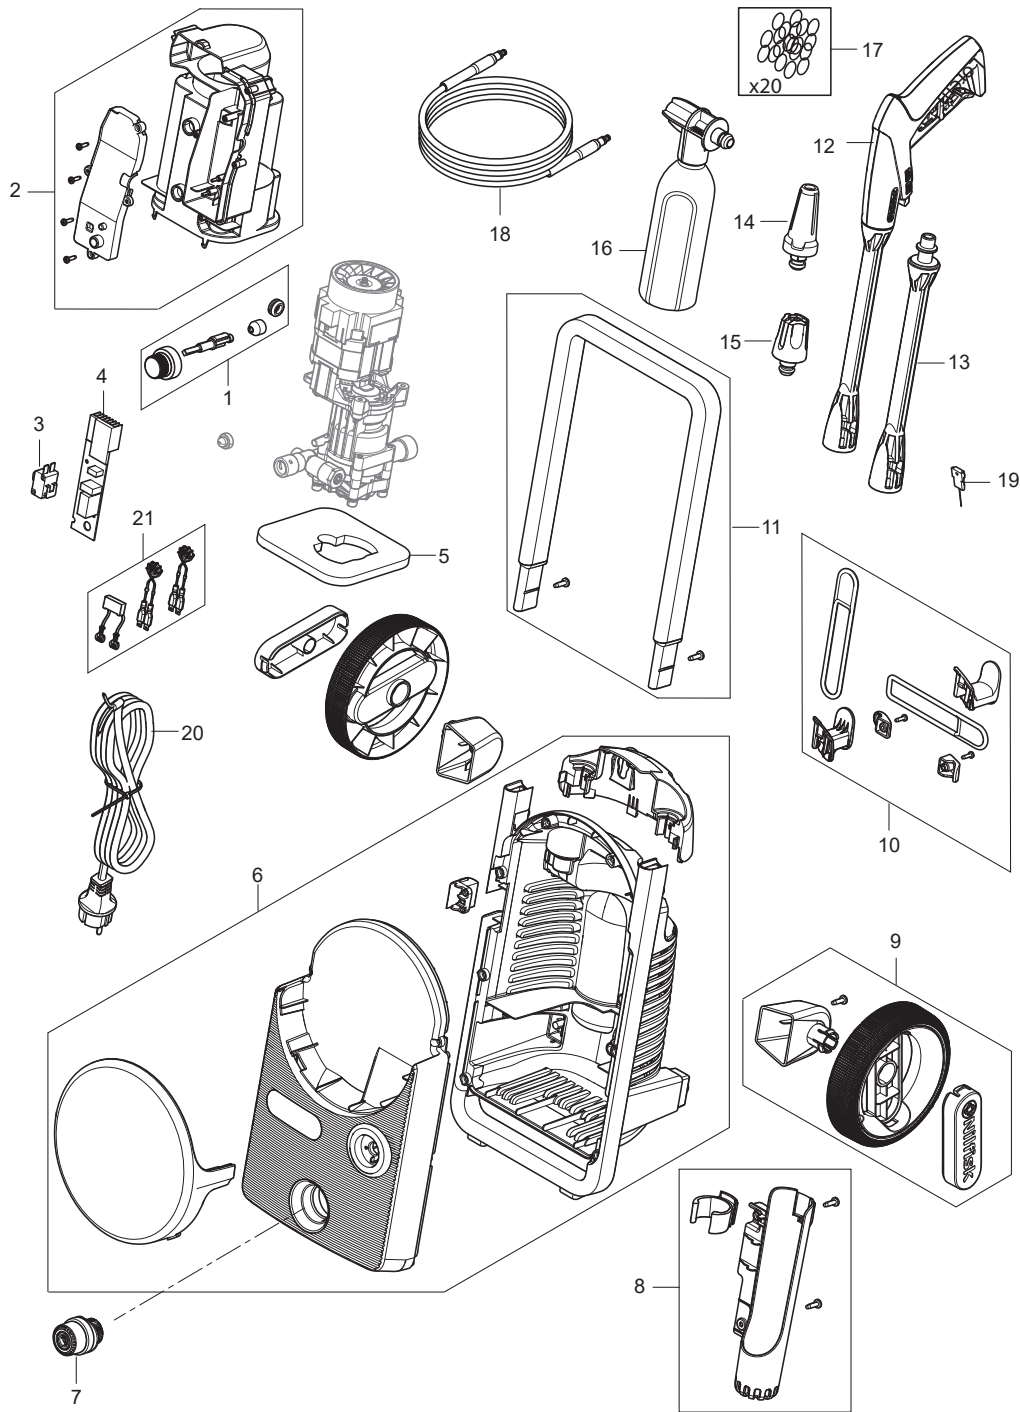

No.	Part No.	Qty.	Description	Part Note
1	128501574	1	WOBBLE DISC KIT 8.2 DEGREES	[1]
1	31001132	1	WOBBLE DISC KIT - 9.0 DEGREES	[2]
2	31000791	1	WATER INLET PLASTIC	
3	128501575	1	PUMP PISTON KIT P11	
4	31000516	1	SEALING KIT	
5	31000518	1	VALVE KIT	
6	128501576	1	MICRO SWITCH P11	
7	128501523	1	START STOP SYSTEM P11	
8	128501551	1	WATER OUTLET FEMALE COUPLING	
10	128501577	1	PUMP KIT P11	
11	128501528	1	WATER FILTER SP	
12	128501520	1	WATER INLET MALE COUPLING	
13	31000833	1	CARBON BRUSH KIT 2 PCS HEIGHT 11.4MM	

Part Notes:

[1] - Core 125

[2] - Core 130

CORE 130

Overview

Core 130-6 PowerControl

2020.08.21

2021.10.28

No.	Part No.	Qty.	Description	Part Note
1	128501530	1	SWITCH KNOB CORE 130 140	
2	128501533	1	MOTOR COVER SWITCH COVER 130 140	
3	128501540	1	MAIN SWITCH 130 140	
4	128501535	1	PCB SCR	
5	128501538	1	FOAM - MOTOR COVER 125 130	
6	128501548	1	CABINET PARTS 130	
7	128501551	1	WATER OUTLET FEMALE COUPLING	
8	128501552	1	GUN AND LANCE HOLDER 125 130	
9	128501554	2	WHEEL WITH AXLE 125 130	
10	128501556	1	CORE CABLE HOOKS 125 130 140 140IH	
11	128501557	1	HANDLE CORE 125 130	
12	128500908	1	G1 GUN NILFISK	
13	128500073	1	G2 C&C SPRAY LANCE	
14	128501153	1	C&C ROUGH NOZZLE (POWERSPEED)	
15	128500076	1	C&C GENTLE NOZZLE (TORNADO)	
16	128501566	1	FOAM SPRAYER COMPLETE	
17	6411221	1	BAG W. 20 O-RINGS	
18	128501427	1	ULTRA FLEX HOSE 6M QUICK CONNECT	
19	128501570	1	CLEANING NEEDLE 125 130	
20	128501543	1	POWER CABLE 130 140 140IH EU	
20	128501544	1	POWER CABLE 130 140 140IH UK	
21	128501572	1	1 CAPACITOR AND 2 EMC COILS	
NS	128501331	1	10 PCS 4C BOX CORE 130 POWER CONTROL	
NS	128501332	1	10 PCS 4C BOX CORE 130 P CONTROL GARDEN	
NS	128501517	1	10 PCS CORE 130 BIKE&AUTO 4C BOXES	
NS	128501585	1	SCREW KIT FOR CORE 125,130,140, 140 IH	