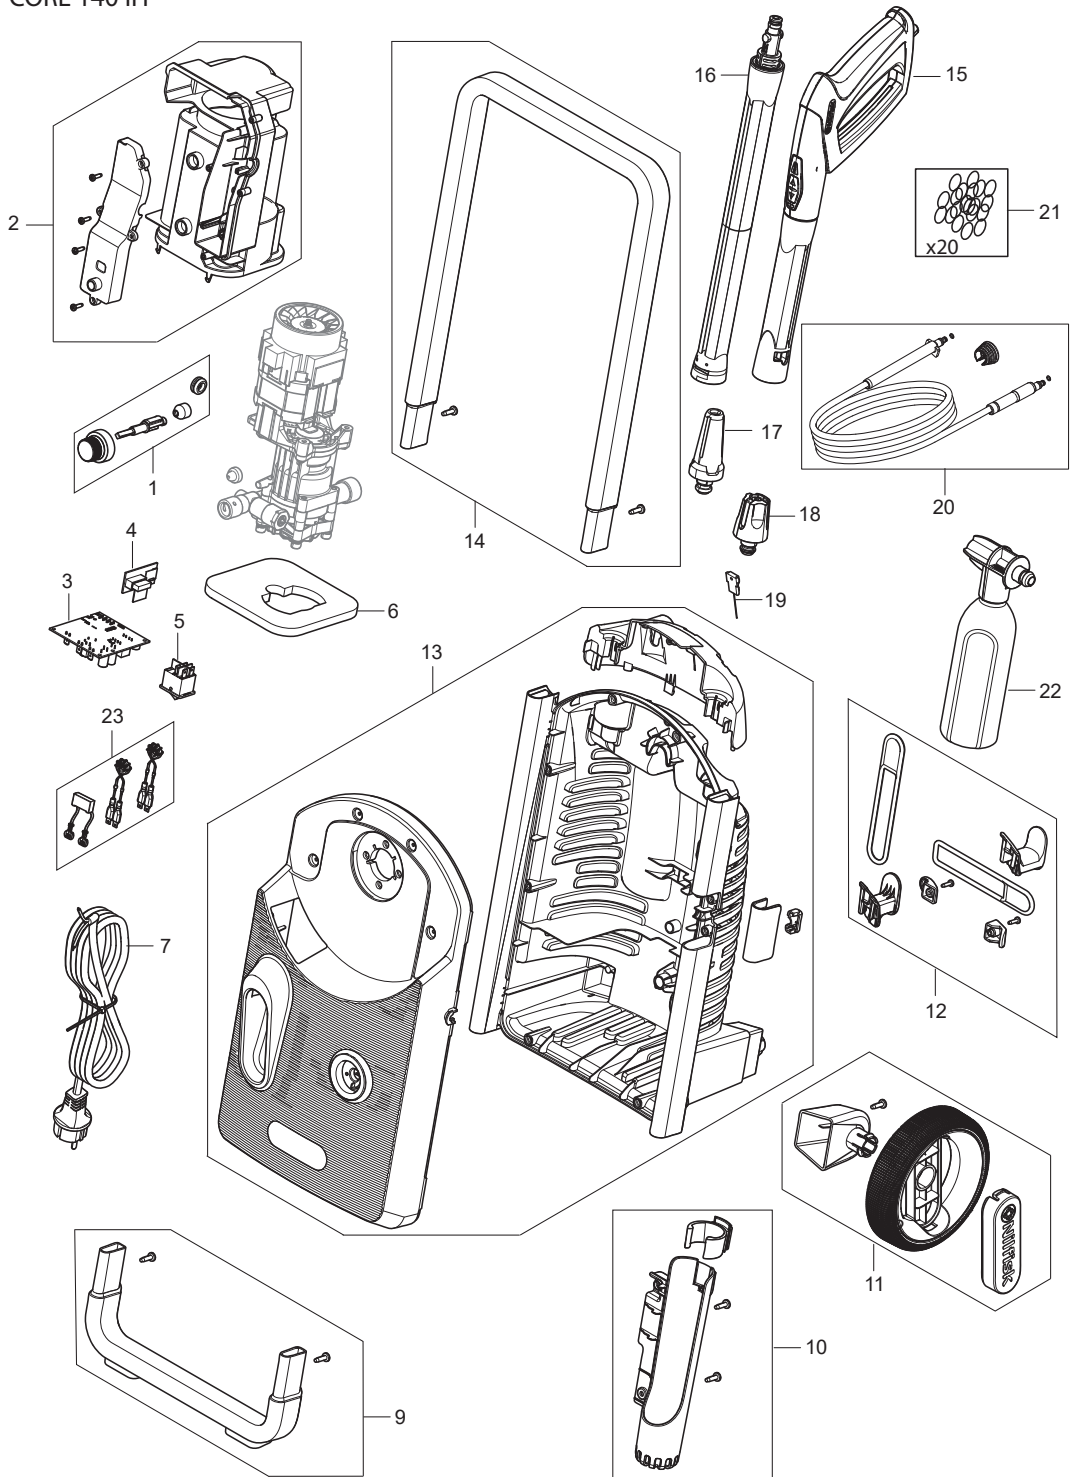

# PARTS LIST

2021.03.12

# TABLE OF CONTENTS

---

Overview .....	1
Motor pump .....	3
Hose reel .....	5

## CORE 140 IH

Pos.	Artikel-Nr.	Menge	Variante	Notes
1	128501529	1	SWITCH KNOB CORE 125 140IH	
2	128501534	1	MOTOR COVER SWITCH COVER 140 IH	
3	128501536	1	PCBA WIRELESS GUN MOTOR CONTROL140 IH	
4	128501537	1	PCBA NEO WIRELESS MACHINE 140 IH	
5	128501539	1	MAIN SWITCH 125 140 IHPC	
6	128501584	1	FOAM - MOTOR COVER 140 140IH	
7	128501543	1	POWER CABLE 130 140 140IH EU	
7	128501544	1	POWER CABLE 130 140 140IH UK	[1]
9	128501545	1	FOOT SUPPORT	
10	128501553	1	GUN AND LANCE HOLDER 140 140IHPC	
11	128501555	2	WHEEL WITH AXLE 140	
12	128501556	1	CORE CABLE HOOKS 125 130 140 140IH	
13	128501550	1	CABINET PARTS 140IH	
14	128501573	1	HANDLE CORE 140 140IHPC	
15	128501561	1	G3 GUN HANDLE BLUE WIRELESS	
16	126481134	1	STRAHLROHR G3 C&C	
17	128501153	1	Düse Powerspeed C&C	
18	128500076	1	C&C TORNADO	
19	128501571	1	CLEANING NEEDLE-140 140IHPC	
20	128501428	1	ULTRA FLEX HOSE 8M INTERNAL HOSE REEL	
21	6411221	1	O-Ringe 20 Stück	
22	128501566	1	FOAM SPRAYER COMPLETE	
23	128501572	1	1 CAPACITOR AND 2 EMC COILS	
NS	128501334	1	10 PCS 4C BOX CORE 140 POWER CONTROL IH	

Part Notes:

[1] - HK

Pos.	Artikel-Nr.	Menge	Variante	Notes
1	31001132	1	WOBBLE DISC KIT - 9.0 DEGREES	
2	31000791	1	WATER INLET PLASTIC	
3	128501521	1	PUMP PISTON KIT P117	
4	31000516	1	SEALING KIT	
5	31000518	1	VALVE KIT	
6	128501522	1	MICRO SWITCH P08	
7	128501524	1	START STOP SYSTEM P117	
8	128501526	1	INTERNAL HOSE HP	
9	128501527	1	GASKET	
10	128501578	1	PUMP KIT P117	
11	128501528	1	WATER FILTER SP	
12	128501520	1	WATER INLET MALE COUPLING	
13	31000833	1	CARBON BRUSH KIT 2 PCS HEIGHT 11.4MM	