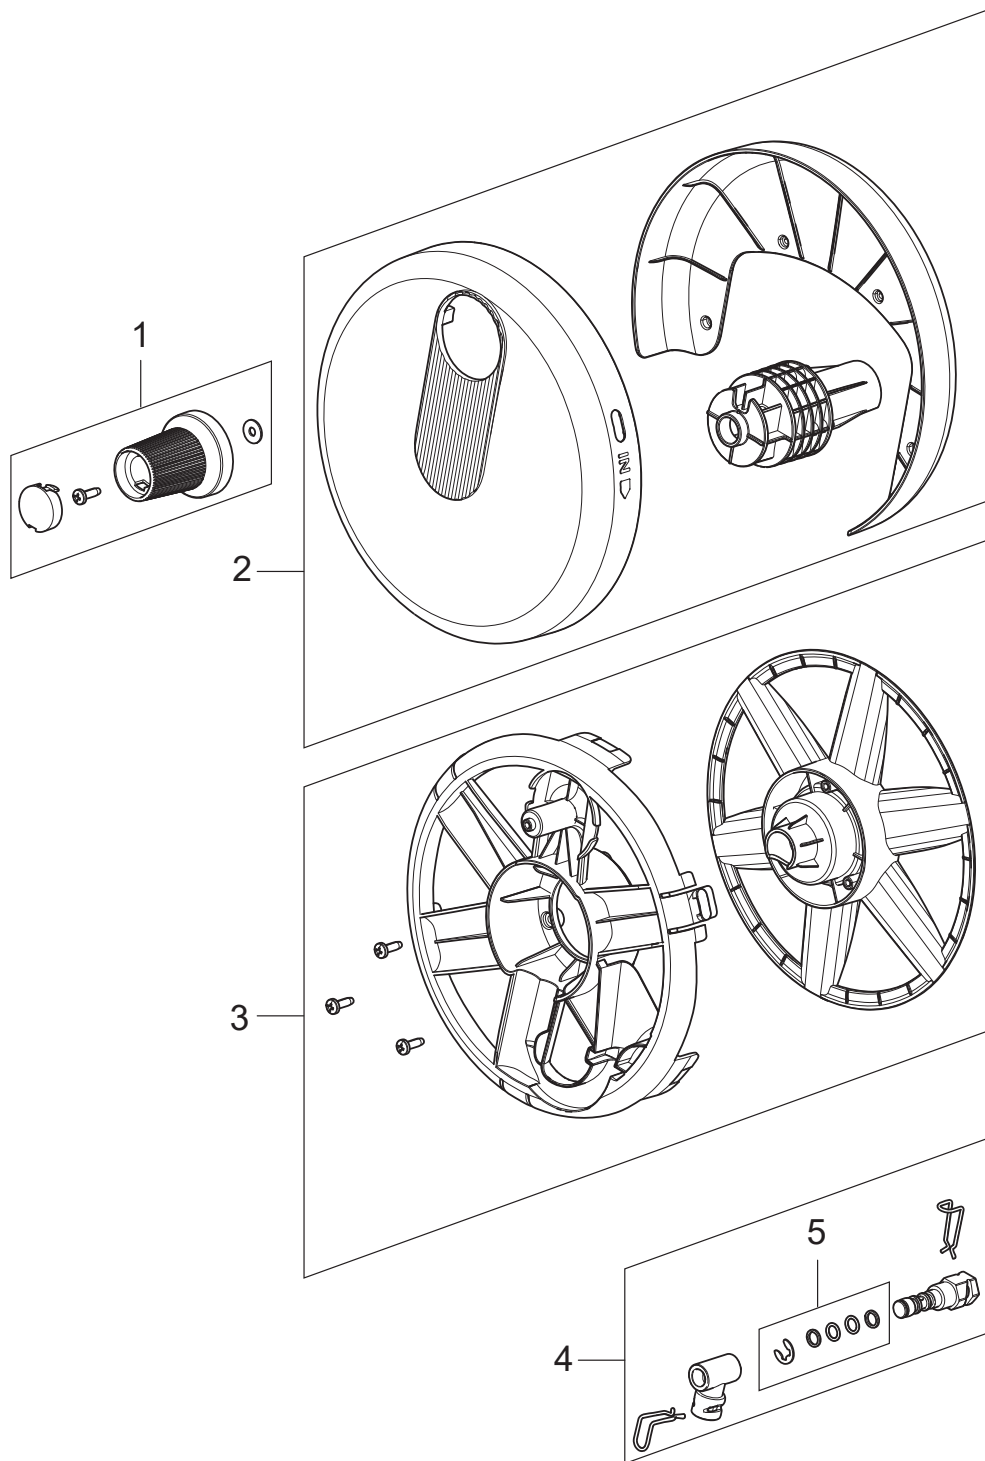

# TABLE OF CONTENTS

---

Overview .....	1
Motor pump .....	3
Hose reel .....	5

## CORE 140 IH

Pos.	Artikel-Nr.	Menge	Variante	Notes
1	128501529	1	SWITCH KNOB CORE 125 140IH	
2	128501534	1	MOTOR COVER SWITCH COVER 140 IH	
3	128501536	1	PCBA WIRELESS GUN MOTOR CONTROL140 IH	
4	128501537	1	PCBA NEO WIRELESS MACHINE 140 IH	
5	128501539	1	MAIN SWITCH 125 140 IHPC	
6	128501584	1	FOAM - MOTOR COVER 140 140IH	
7	128501543	1	POWER CABLE 130 140 140IH EU	
7	128501544	1	POWER CABLE 130 140 140IH UK	[1]
9	128501545	1	FOOT SUPPORT	
10	128501553	1	GUN AND LANCE HOLDER 140 140IHPC	
11	128501555	2	WHEEL WITH AXLE 140	
12	128501556	1	CORE CABLE HOOKS 125 130 140 140IH	
13	128501550	1	CABINET PARTS 140IH	
14	128501573	1	HANDLE CORE 140 140IHPC	
15	128501561	1	G3 GUN HANDLE BLUE WIRELESS	
16	126481134	1	STRAHLROHR G3 C&C	
17	128501153	1	Düse Powerspeed C&C	
18	128500076	1	C&C TORNADO	
19	128501571	1	CLEANING NEEDLE-140 140IHPC	
20	128501428	1	ULTRA FLEX HOSE 8M INTERNAL HOSE REEL	
21	6411221	1	O-Ringe 20 Stück	
22	128501566	1	FOAM SPRAYER COMPLETE	
23	128501572	1	1 CAPACITOR AND 2 EMC COILS	
NS	128501334	1	10 PCS 4C BOX CORE 140 POWER CONTROL IH	

Part Notes:

[1] - HK

Pos.	Artikel-Nr.	Menge	Variante	Notes
1	31001132	1	WOBBLE DISC KIT - 9.0 DEGREES	
2	31000791	1	WATER INLET PLASTIC	
3	128501521	1	PUMP PISTON KIT P117	
4	31000516	1	SEALING KIT	
5	31000518	1	VALVE KIT	
6	128501522	1	MICRO SWITCH P08	
7	128501524	1	START STOP SYSTEM P117	
8	128501526	1	INTERNAL HOSE HP	
9	128501527	1	GASKET	
10	128501578	1	PUMP KIT P117	
11	128501528	1	WATER FILTER SP	
12	128501520	1	WATER INLET MALE COUPLING	
13	31000833	1	CARBON BRUSH KIT 2 PCS HEIGHT 11.4MM	