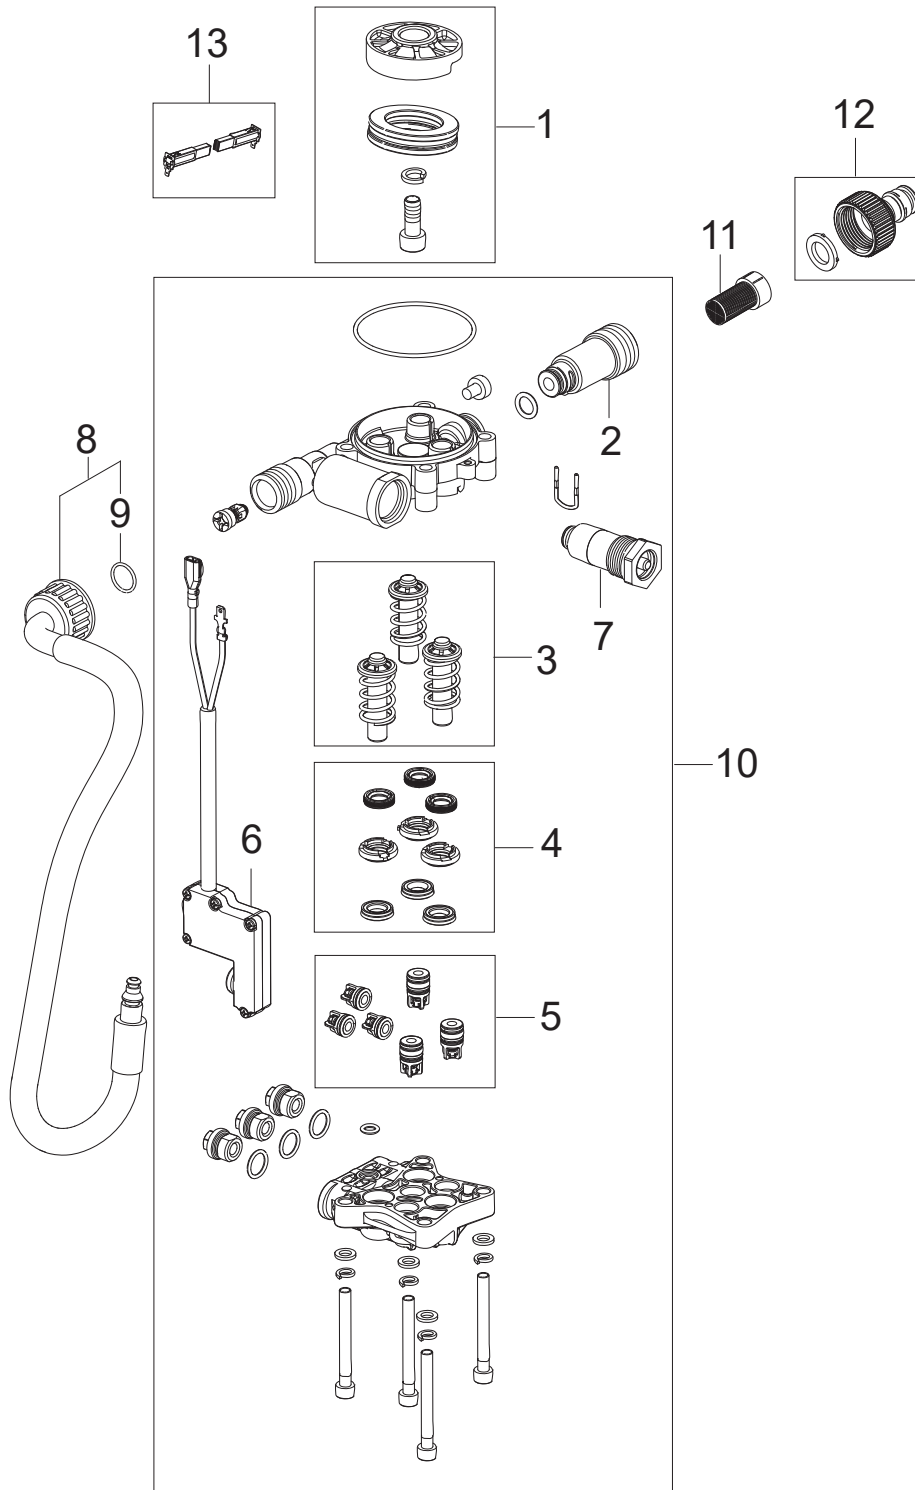

# TABLE OF CONTENTS

---

Overview .....	1
Motor pump .....	3
Hose reel .....	5

## CORE 140 IH

Pos.	Artikel-Nr.	Menge	Variante	Notes
1	128501529	1	SWITCH KNOB CORE 125 140IH	
2	128501534	1	MOTOR COVER SWITCH COVER 140 IH	
3	128501536	1	PCBA WIRELESS GUN MOTOR CONTROL140 IH	
4	128501537	1	PCBA NEO WIRELESS MACHINE 140 IH	
5	128501539	1	MAIN SWITCH 125 140 IHPC	
6	128501584	1	FOAM - MOTOR COVER 140 140IH	
7	128501543	1	POWER CABLE 130 140 140IH EU	
7	128501544	1	POWER CABLE 130 140 140IH UK	[1]
9	128501545	1	FOOT SUPPORT	
10	128501553	1	GUN AND LANCE HOLDER 140 140IHPC	
11	128501555	2	WHEEL WITH AXLE 140	
12	128501556	1	CORE CABLE HOOKS 125 130 140 140IH	
13	128501550	1	CABINET PARTS 140IH	
14	128501573	1	HANDLE CORE 140 140IHPC	
15	128501561	1	G3 GUN HANDLE BLUE WIRELESS	
16	126481134	1	STRAHLROHR G3 C&C	
17	128501153	1	Düse Powerspeed C&C	
18	128500076	1	C&C TORNADO	
19	128501571	1	CLEANING NEEDLE-140 140IHPC	
20	128501428	1	ULTRA FLEX HOSE 8M INTERNAL HOSE REEL	
21	6411221	1	O-Ringe 20 Stück	
22	128501566	1	FOAM SPRAYER COMPLETE	
23	128501572	1	1 CAPACITOR AND 2 EMC COILS	
NS	128501334	1	10 PCS 4C BOX CORE 140 POWER CONTROL IH	

Part Notes:

[1] - HK

Pos.	Artikel-Nr.	Menge	Variante	Notes
1	31001132	1	WOBBLE DISC KIT - 9.0 DEGREES	
2	31000791	1	WATER INLET PLASTIC	
3	128501521	1	PUMP PISTON KIT P117	
4	31000516	1	SEALING KIT	
5	31000518	1	VALVE KIT	
6	128501522	1	MICRO SWITCH P08	
7	128501524	1	START STOP SYSTEM P117	
8	128501526	1	INTERNAL HOSE HP	
9	128501527	1	GASKET	
10	128501578	1	PUMP KIT P117	
11	128501528	1	WATER FILTER SP	
12	128501520	1	WATER INLET MALE COUPLING	
13	31000833	1	CARBON BRUSH KIT 2 PCS HEIGHT 11.4MM	

---

<b>Pos.</b>	<b>Artikel-Nr.</b>	<b>Menge</b>	<b>Variante</b>	<b>Notes</b>
1	128501579	1	HANDLE GRIP	
2	128501580	1	HOSE REEL COVERS AND AXLE	
3	128501581	1	HOSE REEL SUPPORT	
4	128501582	1	ADAPTER SYSTEM	
5	128501583	1	GASKETS FOR ADAPTER SYSTEM	