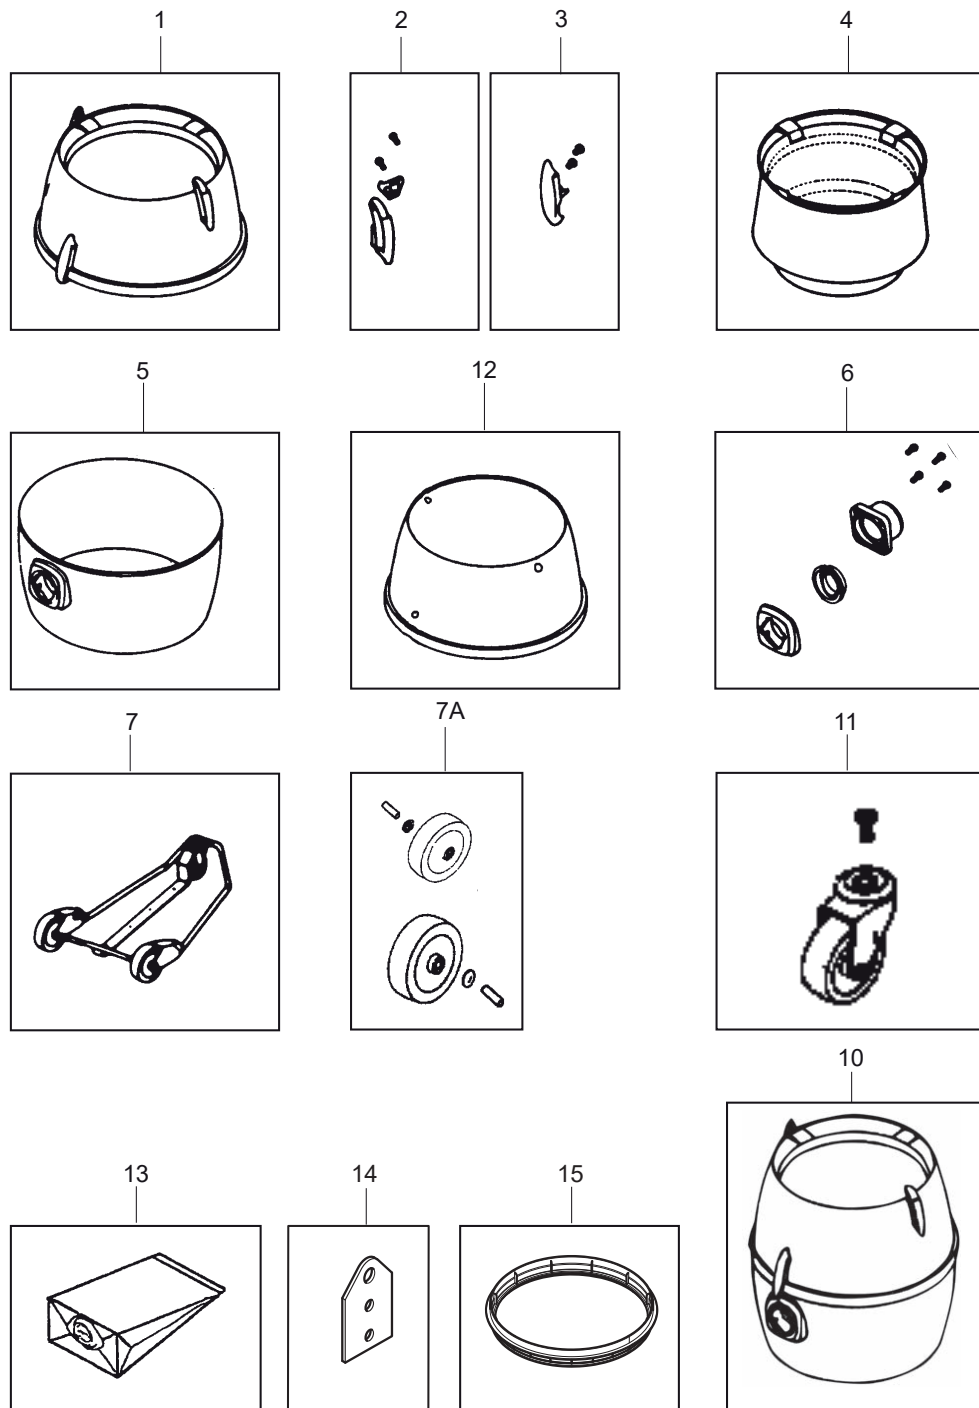

Resource notes:

Pos.	Artikel-Nr.	Menge	Variante	Notes
00	81718001	1	CARTON	
00	107401642	1	TROLLEY KIT FOR GM 80 US	[1]
1	11735311	1	Kesseloberteil GM80mit Filter	
1A	81107600	1	Kesselgummi GA70/GM8032 mm	[2]
2	22142400	1	Motorklammer GS/GM 802 Stk.	
3	22142500	1	Kesselklammer GM 80, 2 Stk.	
4	62348600	1	Polyester-Filter Kit f.	
4	62048000	1	Gorefilter antistatisch zu GM 80	
4	82243100	1	Nomex-Filter GS 80	
4	61909800	1	FILTER 8214 GS/GM80/-81 IVT/C	
5	11544710	1	Kesselunterteil GS 80	
6	22142300	1	Bajonet kompl. zu GM80	
7	11490500	1	Fahrgestell verstärkt, Ø 32mm	
7A	22394700	1	HJUL FOR GS/GM 81	[3]
10	11737011	1	Behälter komplett GM 80	
11	22384800	1	Kit Rad Stossvorrichtung	
12	71107400	1	BEH. OVERPART GM 80	[4]
13	107418525	1	Vliesfiltertüte GM80P 5St.	
13	81620000	1	Staubbeutel 6,5l 5Stk.	
14	147 1491 500	1	ADAPTER KIT	
15	71107900	1	Filterring Plastik Ersatz 61543000	[5]

Part Notes:

- [1] - Only for US
- [2] - Not shown on drawing
- [3] - NO ALTERNATIVE
- [4] - ALTERNATIVE USE 11735311
- [5] - GUARANTEE DATE EXPIRED
  Is included in pos.1 and 10, needed for pos. 4