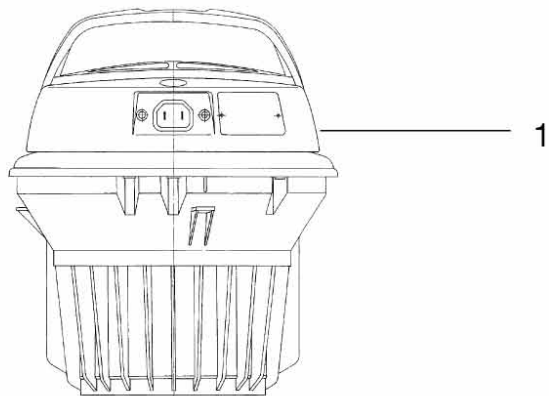

Resource notes:

Pos.	Artikel-Nr.	Menge	Variante	Notes
00	82218700	1	PACKAGE F MOTOR TOP GM80	
00	107401795	1	GM 80 CN KIT	[1]
1	22091000	1	ANTISTATIC CONNECTION	[2]
1	12112353	1	Motor GMPJ 1200W 3ph 240V	
1	12112153	1	Motor GMP 220-240V/1200W	
1	12108348	1	MOTOR GSPJ 200V JAPAN	[3]
1	12110329	1	Motor GMP J 110-120 V UL	
1	12110327	1	MOTOR GMPJ 100V JAPAN	
1	12108253	1	MOTOR GSP M.F.LEDN.EU/AUS	[4]
1	12108127	1	MOTOR GSP 100V JAPAN	[3]
1	12108529	1	MOTOR GSPJ 110-120V.UL	[5]
1	12108429	1	MOTOR GSP 110-120V.UL	[5]
1	12108629	1	MOTOR GSP W/CORD UL	[5]
1	12108153	1	Motor GSP 220-240V/800W	
1	12108353	1	Motor GSPJ 220-240 V AUS	[6]
1	12108148	1	MOTOR GSP 200V JAPAN	[7]
1	12110127	1	MOTOR GMP 100V JAPAN	[7]
1	12110129	1	Motor GMP 110-120V	
1	12112253	1	Motor GMP, 1200W., 230V.	
1	12108129	1	Motor GSP 110-120V USA	[8]
1	12108329	1	Motor GSPJ, 110-120V.UL	[6]
1	12110229	1	MOTOR GMP, FIXED CORD. UL	[5]
2	22091000	1	ANTISTATIC CONNECTION	[2]
10	22232300	1	Deckel Motor GSP/GMP/KS	
10	22232301	1	TOP HOUSING FOR GS/GM	[2]
11	22232500	1	Motorzwischenring f. GS/	
12	22231201	1	Standkorb GM/GS Motoren	
12	22231200	1	Standkorb f. Motor GS/GM	
20	22410500	1	Ein- Aus Schalter GM 80	
20	107416222	1	BUTTON, CONTACT BREAKER KIT 100 PCS	
21	22410400	1	Handle Kit	
22	20705300	1	Thermoventilkit f.	[9]
23	20705400	1	Steckbuchsenkit	
24	20705500	1	SOCKET EARTHED W. PARTS	

Part Notes:

- [1] - can be closed ultimo 2010
  NO LONGER AVAILABLE
- [2] - STOCK COVERS GUARANTEE
- [3] - NO LONGER AVAILABLE
- [4] - STOCK COVERS GURARANTEE
- [5] - Machine outphased 2007
- [6] - USE MOTOR GMPJ AS ALTERNATIVE
- [7] - BUY SINGLE COMPONENTS OR MACHINE
- [8] - USE MOTOR GMP AS ALTERNATIVE
- [9] - BUY NEW MOTOR COMPLETE

SEE TSB DK 2000-007TSB DK 2000-007. Motor parts