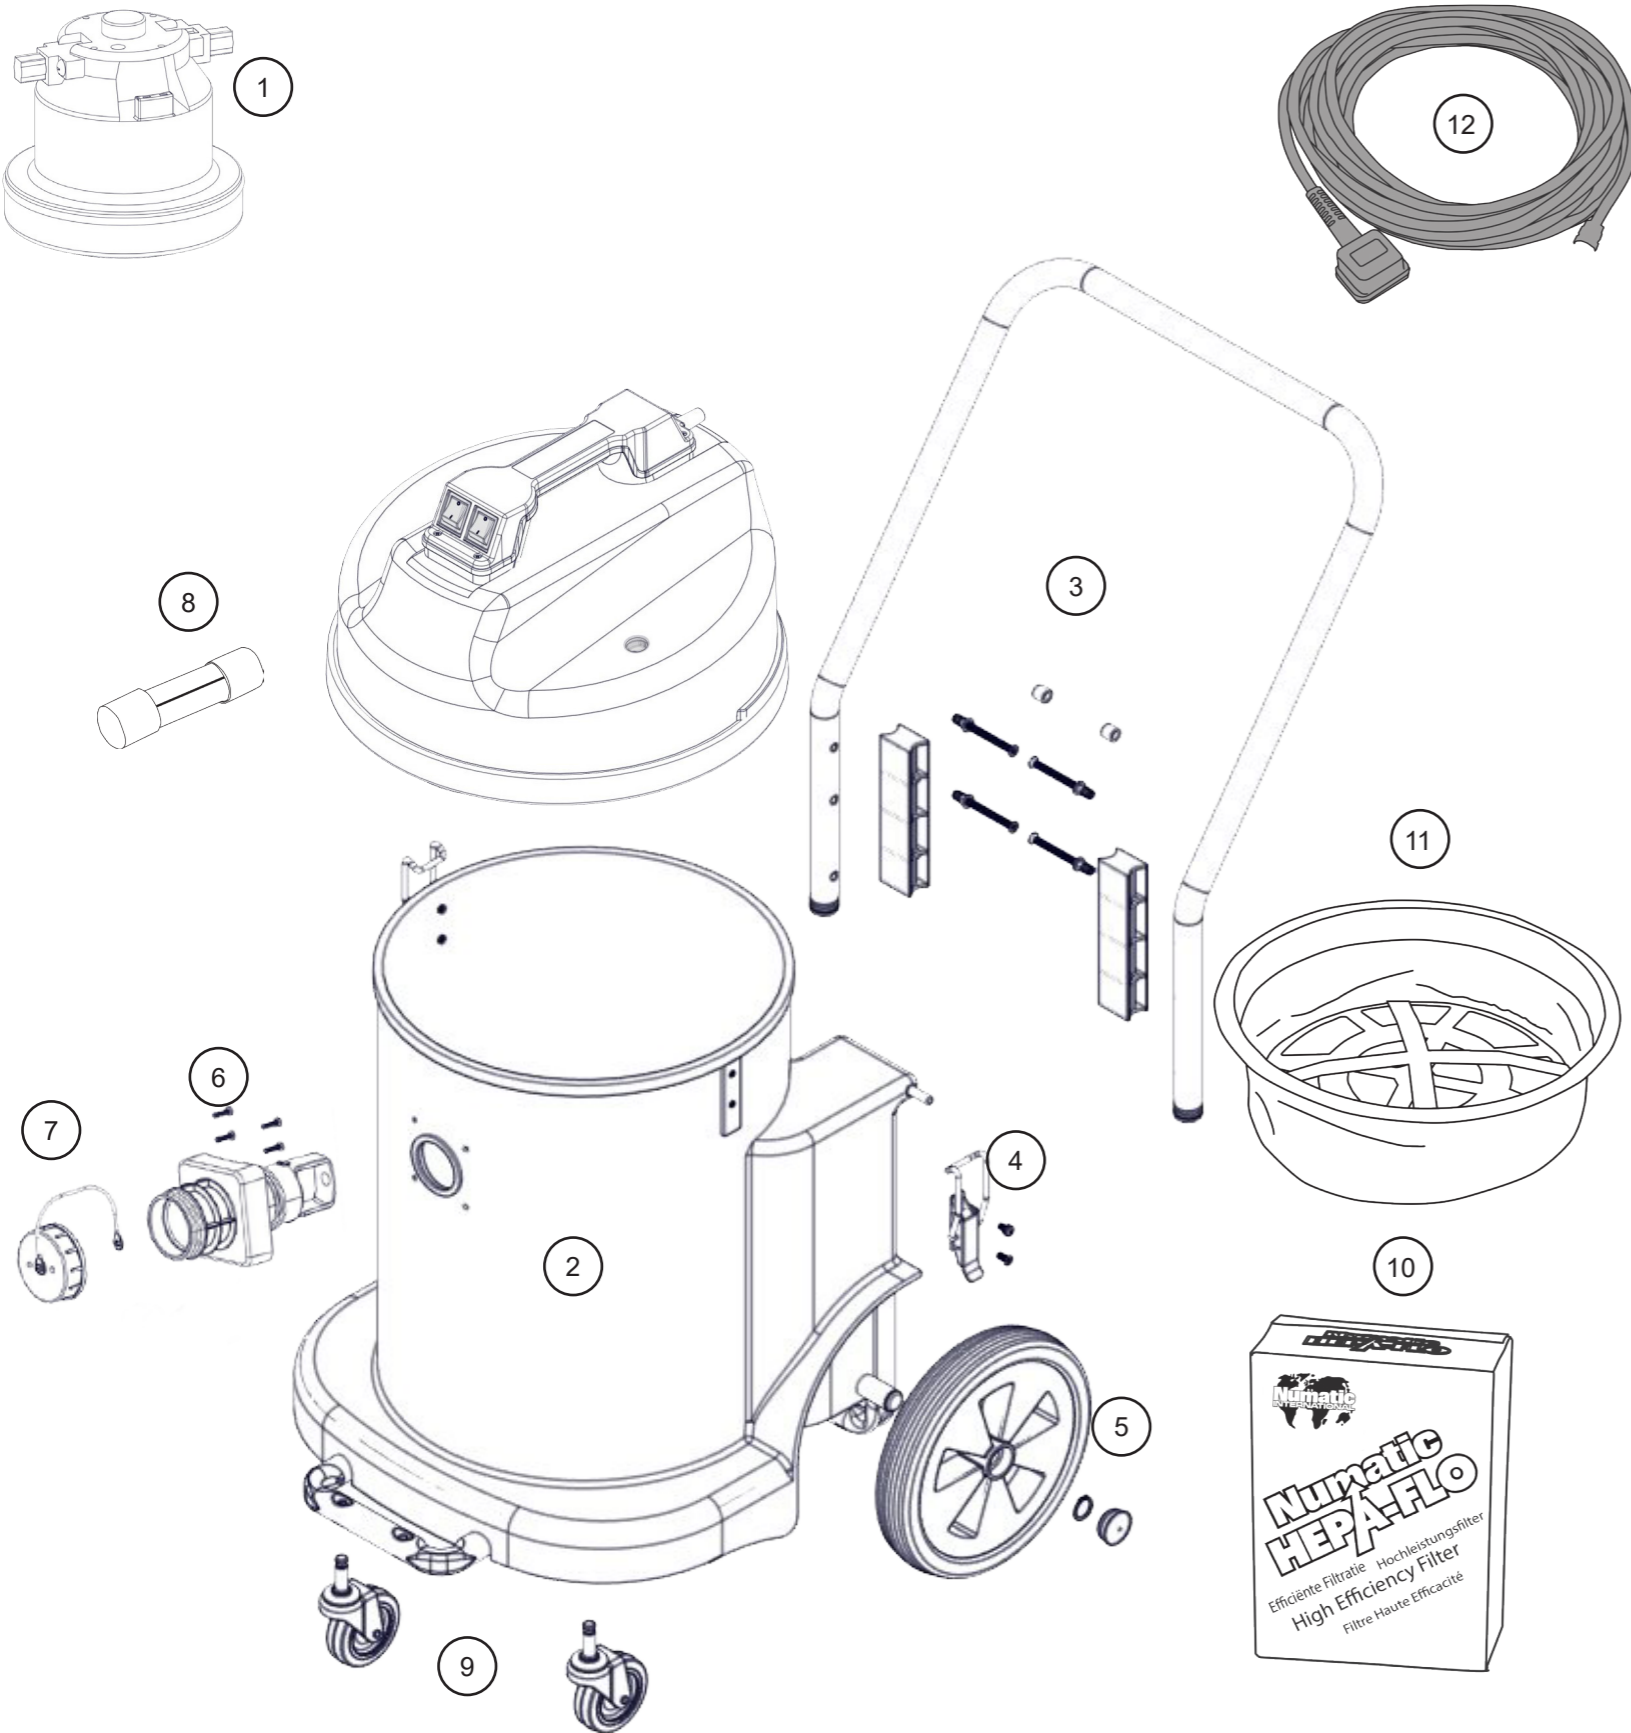

Exploded Spare Parts NES900 NED900 NES900A NED900A **Numatic**

Num	Description	Num
1	230V SINGLE STAGE THRU FLOW FAN MOTOR (DLI 653T) TCO (620)	205840
2	NTD 900FD FINE DUST SYSTEM GREY DRUM ASSEMBLY (BLACK M/S TOOL MOUNTING BAR) BLANKING CAP	905523
3	900 HANDLE ASSEMBLY (INSERTED + END STOPS)	329169
4	BLACK TOGGLE FASTENER 30-1665 MSBL	206135
	M5x.10MM LG.POZI-PAN.SCREW.Z/PL.SEM	219047
	M5.12MM LG.POZI-PAN.SCREW.Z/PL.C/SUNK	219330
5	10 INCH WHEEL(BLACK/GREY) 20MM BORE	204028
	BLACK PLASTIC CAP 804029	206131
	CIRCLIP A20	219308
6	BAYONET SEAL	202102
	NDD BAYONET BAG CONNECTOR TUBE	237342
	NDD BAYONET BAG CONNECTOR FRONT (DRILLED) HZ TYPE	305038
7	150MM LONG FIXING WIRE	303037
	BLANKING CAP	206363
8	10AMP TIME LAG GLASS FUSE	230197
9	3 INCH STEM FITTING CASTOR	204060
10	BOX OF 10 NVM-4BH HEPAFLO BAGS	604019
11	14 INCH COMBINATION MICROTUX FILTER	604411
12	10.0MT X 1.5MM X 3 CORE CABLE (SOCKET + PLUG) UK	236011

Genuine Accessories (607335 Kit BB5)

602102 2.4m NuFlex Threaded Hose

602917 38mm
Stainless Tube Set

602381
400mm ProFlo Floor Tool

602162
152mm Rubber Brush

Numatic International Limited, Chard, Somerset, TA20 2GB
Telephone: 01460 68600
Fax: 01460 68458