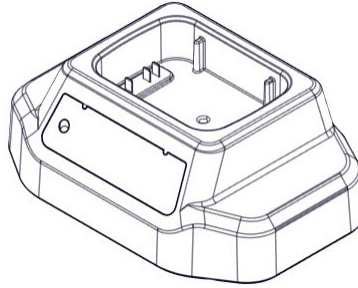

WBV370NX Exploded Spares

Numatic Battery Vacuum Range

8

1

9

2

10

3

4

7

5

6

11

12

	Description	Part Number
1	CINDERSON BYPASS MOTOR ASSEMBLY (36V DC 400W)	205443
2	WV/CVC FLOAT CAGE ASSEMBLY	502136
3	370 BLUE DRUM ASSEMBLY	908663
4	370 DRUM HANDLE	907190
5	WHEEL HUB FOR 2 SHOT WHEEL	227868
	HENRY WHEEL 2 SHOT MOULDING	227640
	NO8.5/8 INCH LG.POZI-PAN.SCREW.Z/PL.PLASTITE	219105
6	TRIM FOR 2 SHOT WHEEL (BLACK)	227638
7	50MM TWIN WHEEL CASTOR WITH PU TYRE (REF HF0380)	204111
8	NX 300.LITHIUM BATTERY.37.8100 (300W/HR) PACKED.UN3480 (V2)	913686
9	NX.300 LITHIUM BATTERY CHARGER	911334
10	MAINS CABLE.BLACK.1800.0m75.3 .UK PLUG.	912365
	MAINS CABLE.BLACK.1800.0m75.3.EUROPEAN PLUG.	912361
	MAINS CABLE.BLACK.1800.1.3. AUSTRALIAN PLUG.	912360
	MAINS CABLE.BLACK.1800.1.3. SWISS PLUG.	912364
	MAINS CABLE.BLACK.1800.18AWG.3. NORTH AMERICAN PLUG.	912362
	MAINS CABLE.BLACK.1800.1.3. SOUTH AFRICAN PLUG.	912363
11	12" TRITEX FILTER (DRY ONLY USE)	909559
12	PACK OF 3 NVM-1CH HEPAFLO BAGS	909291
	BOX OF 5 NVM-1CH HEPAFLO BAGS	907076
	BOX OF 10 NVM-1CH HEPAFLO BAGS	907075