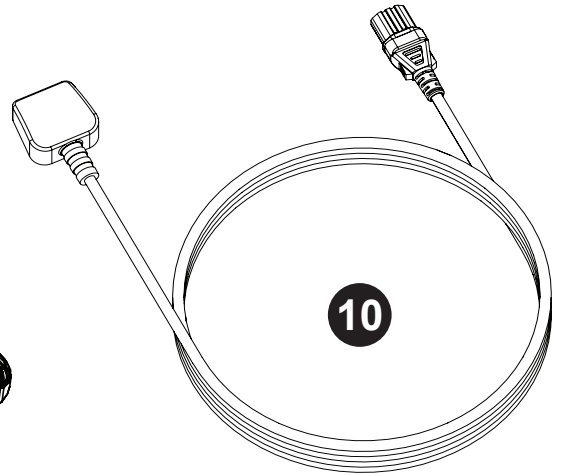

WBV370NX Exploded Spares

Numatic Battery Vacuum Range

8

1

9

2

10

3

4

7

5

6

11

12