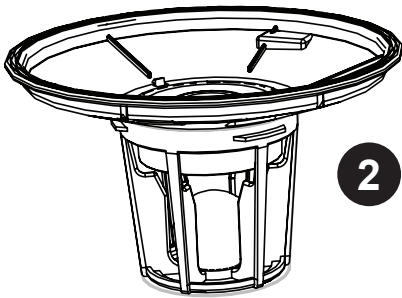

WBV370NX Exploded Spares

Numatic Battery Vacuum Range

8

1

9

2

10

3

4

7

5

6

11

12

	Description	Part Number
1	CINDERSON BYPASS MOTOR ASSEMBLY (36V DC 400W)	205443
2	WV/CVC FLOAT CAGE ASSEMBLY	502136
3	370 BLUE DRUM ASSEMBLY	908663
4	370 DRUM HANDLE	907190
5	WHEEL HUB FOR 2 SHOT WHEEL	227868
	HENRY WHEEL 2 SHOT MOULDING	227640
	NO8.5/8 INCH LG.POZI-PAN.SCREW.Z/PL.PLASTITE	219105
6	TRIM FOR 2 SHOT WHEEL (BLACK)	227638
7	50MM TWIN WHEEL CASTOR WITH PU TYRE (REF HF0380)	204111
8	NX 300.LITHIUM BATTERY.37.8100 (300W/HR) PACKED.UN3480 (V2)	913686
9	NX.300 LITHIUM BATTERY CHARGER	911334
10	MAINS CABLE.BLACK.1800.0m75.3 .UK PLUG.	912365
	MAINS CABLE.BLACK.1800.0m75.3.EUROPEAN PLUG.	912361
	MAINS CABLE.BLACK.1800.1.3. AUSTRALIAN PLUG.	912360
	MAINS CABLE.BLACK.1800.1.3. SWISS PLUG.	912364
	MAINS CABLE.BLACK.1800.18AWG.3. NORTH AMERICAN PLUG.	912362
	MAINS CABLE.BLACK.1800.1.3. SOUTH AFRICAN PLUG.	912363
11	12" TRITEX FILTER (DRY ONLY USE)	909559
12	PACK OF 3 NVM-1CH HEPAFLO BAGS	909291
	BOX OF 5 NVM-1CH HEPAFLO BAGS	907076
	BOX OF 10 NVM-1CH HEPAFLO BAGS	907075