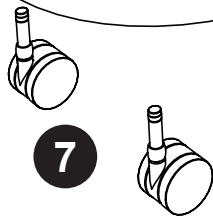

4

7

5

6

11

12

	Description	Part Number
1	CINDERSON BYPASS MOTOR ASSEMBLY (36V DC 400W)	205443
2	WV/CVC FLOAT CAGE ASSEMBLY	502136
3	370 BLUE DRUM ASSEMBLY	908663
4	370 DRUM HANDLE	907190
5	WHEEL HUB FOR 2 SHOT WHEEL	227868
	HENRY WHEEL 2 SHOT MOULDING	227640
	NO8.5/8 INCH LG.POZI-PAN.SCREW.Z/PL.PLASTITE	219105
6	TRIM FOR 2 SHOT WHEEL (BLACK)	227638
7	50MM TWIN WHEEL CASTOR WITH PU TYRE (REF HF0380)	204111
8	NX 300.LITHIUM BATTERY.37.8100 (300W/HR) PACKED.UN3480 (V2)	913686
9	NX.300 LITHIUM BATTERY CHARGER	911334
10	MAINS CABLE.BLACK.1800.0m75.3 .UK PLUG.	912365
	MAINS CABLE.BLACK.1800.0m75.3.EUROPEAN PLUG.	912361
	MAINS CABLE.BLACK.1800.1.3. AUSTRALIAN PLUG.	912360
	MAINS CABLE.BLACK.1800.1.3. SWISS PLUG.	912364
	MAINS CABLE.BLACK.1800.18AWG.3. NORTH AMERICAN PLUG.	912362
	MAINS CABLE.BLACK.1800.1.3. SOUTH AFRICAN PLUG.	912363
11	12" TRITEX FILTER (DRY ONLY USE)	909559
12	PACK OF 3 NVM-1CH HEPAFLO BAGS	909291
	BOX OF 5 NVM-1CH HEPAFLO BAGS	907076
	BOX OF 10 NVM-1CH HEPAFLO BAGS	907075