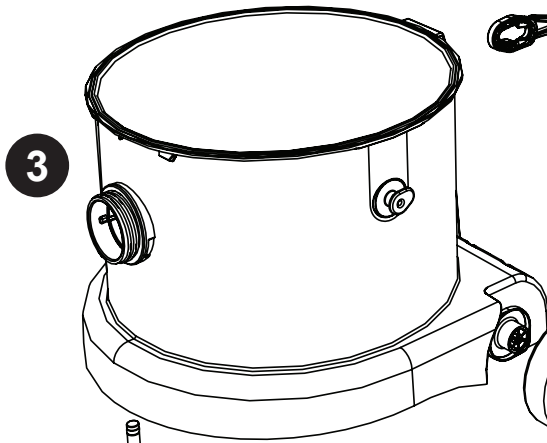

WBV370NX Exploded Spares

Numatic Battery Vacuum Range

8

1

9

2

10

3

4

7

5

6

11

12

	Description	Part Number
1	CINDERSON BYPASS MOTOR ASSEMBLY (36V DC 400W)	205443
2	WV/CVC FLOAT CAGE ASSEMBLY	502136
3	370 BLUE DRUM ASSEMBLY	908663
4	370 DRUM HANDLE	907190
5	WHEEL HUB FOR 2 SHOT WHEEL	227868
	HENRY WHEEL 2 SHOT MOULDING	227640
	NO8.5/8 INCH LG.POZI-PAN.SCREW.Z/PL.PLASTITE	219105
6	TRIM FOR 2 SHOT WHEEL (BLACK)	227638
7	50MM TWIN WHEEL CASTOR WITH PU TYRE (REF HF0380)	204111
8	NX 300.LITHIUM BATTERY.37.8100 (300W/HR) PACKED.UN3480 (V2)	913686
9	NX.300 LITHIUM BATTERY CHARGER	911334
10	MAINS CABLE.BLACK.1800.0m75.3 .UK PLUG.	912365
	MAINS CABLE.BLACK.1800.0m75.3.EUROPEAN PLUG.	912361
	MAINS CABLE.BLACK.1800.1.3. AUSTRALIAN PLUG.	912360
	MAINS CABLE.BLACK.1800.1.3. SWISS PLUG.	912364
	MAINS CABLE.BLACK.1800.18AWG.3. NORTH AMERICAN PLUG.	912362
	MAINS CABLE.BLACK.1800.1.3. SOUTH AFRICAN PLUG.	912363
11	12" TRITEX FILTER (DRY ONLY USE)	909559
12	PACK OF 3 NVM-1CH HEPAFLO BAGS	909291
	BOX OF 5 NVM-1CH HEPAFLO BAGS	907076
	BOX OF 10 NVM-1CH HEPAFLO BAGS	907075