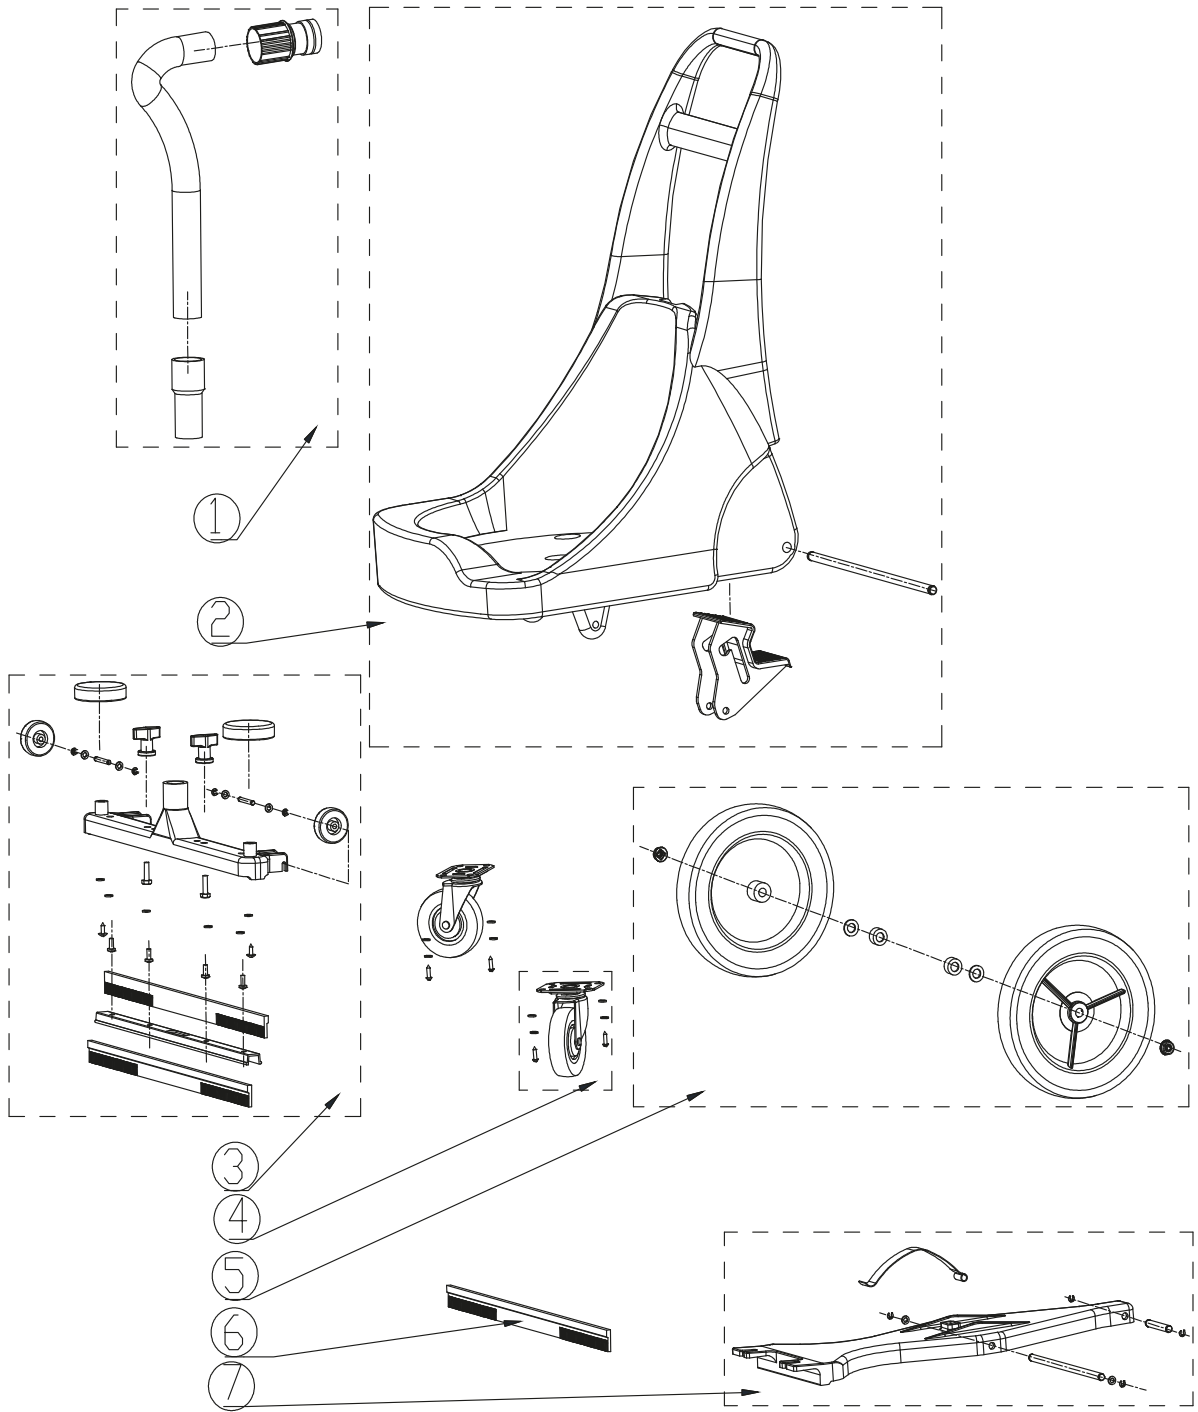

Pos.	Artikel-Nr.	Menge	Variante	Notes
	55942193	1	TROLLEY FIXED SQGEE KIT 69CM LSU275-CN2	[1]
	VA87704	1	FIXED SQUEEGEE CHASSIS LSU KIT	[2]
1	VA83611-010	1	HOSE ASSEMBLY	
2	VA87703	1	BOTTOM BASE ASSEMBLY	
3	VA00001	1	FRONT MOUNT SQUEEGEE ASSY 24INCH	
4	VA80898	2	3.5 WHEEL ASSEMBLY	
5	VA80896	1	NON-MARKING10 WHEEL ASSEMBLY	
6	VA85007	2	BLADE 24INCH	
7	VA80897	1	CONNECT BOARD ASSEMBLY	

Part Notes:

- [1] - Only for CN
- [2] - Optional accessory fixed squeegee for LSU series
  TSB-001-2013-004 fixed squeegee for LSU series