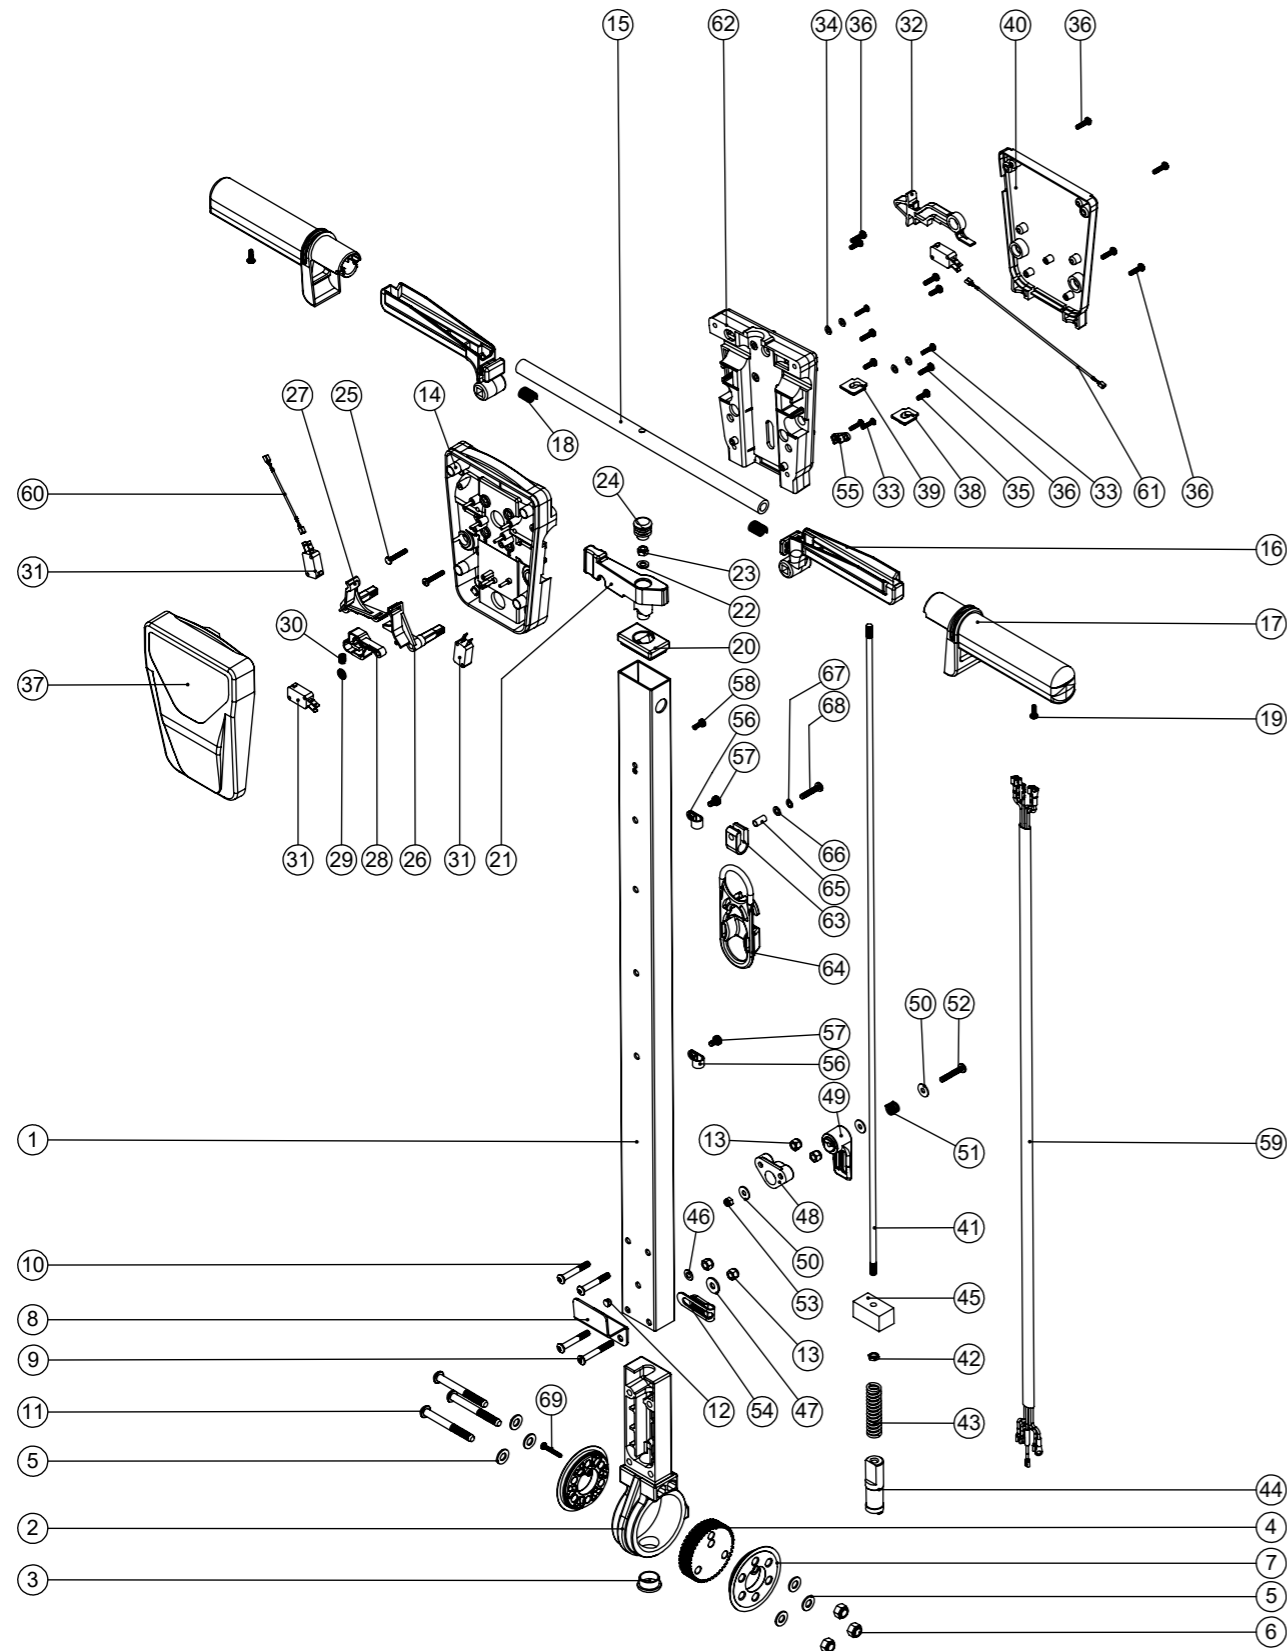

Numatic International Spare Parts

Model No: NR HANDLE ASSEMBLY EXPLODED DRAWING (EXP-0943)

NB: FOR WIRING SEE DRAWING: WD-0345

234514
DRAWING: EXP-0943 ISS:A17
25/03/2020

Numatic International Spare Parts

Model No: NR HANDLE ASSEMBLY EXPLODED DRAWING (EXP-0943)

ITEM:	PART No:	DESCRIPTION	COMMENTS	QTY.
1	429096	LOLINE HANDLE TUBE PAINTED (830)		1
2	900398	HANDLE CASTING MACHINED (HNS VERSION)		1
3	229099	25MM DIA HOLE PLUG		1
4	900397	MINI ADJUSTMENT GEAR		1
5	219010	M8 FORM A WASHER		6
6	219078	NUT.M8.NYLON INSERT.Z/PL		3
7	900396	ADJUSTMENT GEAR SPACER		2
8	329000	HANDLE BRACKET		1
9	219881	M6 X 45MM SOCKET BUTTON HEAD SCREW		1
10	219807	M6 X 40MM LONG SOCKET BUTTON HEAD BOLT		3
11	219806	M8 X 70MM LONG SOCKET BUTTON HEAD BOLT		3
12	229009	BLANKING PLUG		1
13	219088	M6 NYLON INSERT NUT		4
14	227576	FRONT INNER HALF MOULDING		1
15	338269	CROSS TUBE		1
16	227581	TRIGGER MOULDING (GREY)	RED VERSION 903547	2
17	227580	HAND GRIP MOULDING		2
18	219803	TRIGGER COMPRESSION SPRING		2
19	219270	No8 X 1/2 INCH LONG POZI PAN SELF TAP SCREW		2
20	227582	HANDLE PLUG MOULDING	RED VERSION 903546	1
21	227583	ADJUSTMENT LEVER MOULDING	RED VERSION 903545	1
22	219493	M6 NYLON WASHER		1
23	219642	M6 STAINLESS STEEL NYLON INSERT NUT		1
24	20638V	19MM BLACK TUBE END STOP		1
25	219811	NO8 X 1 INCH LONG POZI-PAN SELF TAP SCREW		2
26	227585	LEFT HAND SWITCH OPERATING LEVER MOULDING		1
27	227586	RIGHT HAND SWITCH OPERATING LEVER MOULDING		1
28	227587	CENTRE SWITCH OPERATING LEVER MOULDING		1
29	219805	4MM SPIREFIX		1
30	219804	SWITCH COMPRESSION SPRING		1
31	229483	SNAP ACTION SWITCH		4
32	227584	INTERLOCK LEVER MOULDING		1
33	219107	NO6.5/8 INCH LG.POZI-PAN.SCREW.Z/PL.PLASTITE		4
34	219206	M4 FORM A WASHER		4
35	219569	No8 X 1/2 INCH LONG POZI PAN STAINLESS STEEL PLASTITE SCREW		4
36	219105	No8 X 5/8 INCH LONG POZI PAN PLASTITE SCREW		8
37	318959	PRINTED FRONT COVER MOULDING		1
38	329539	MODIFIED BLANKING PLATE		1
39	227666	BLANKING PLUG		1
40	318968	PRINTED REAR COVER MOULDING		1
41	229484	840MM HANDLE LOCKING ROD		1
42	219099	M6 HALF NUT		1
43	229138	SPRING		1
44	229073	GEAR LOCKING PIN		1
45	229030	ANTI VIBRATION PAD		1
46	219007	M6 FORM B WASHER		1
47	219008	M6 FORM G WASHER		1
48	227806	CABLE RELEASE BASE MOULDING	RED VERSION 903882	1
49	227807	CABLE RELEASE TOP MOULDING	RED VERSION 903883	1
50	219644	M5 FORM G STAINLESS STEEL WASHER		3
51	206599	SPRING (REF:C5514370)		1
52	219720	M5 X 30MM LONG STAINLESS STEEL POZI PAN SCREW		1
53	219076	M5 NYLON INSERT NUT		1
54	229139	P-CLIP		1
55	229669	LOLINE HANDLE CABLE CLAMP		1
56	219393	P CLIP		2
57	219047	M5 X 10MM LONG POZI PAN SEMS SCREW		2
58	219471	M4 X 12MM LONG POZI PAN SEMS SCREW		1
59	230134	NR 5 CORE LOOM ASSEMBLY (UK/EURO)		1
60	321247	60MM LONG BLUE LINK WIRE		1
61	321248	190MM LONG BLUE LINK WIRE		1
62	229509	REAR INNER HALF MOULDING (FR)		1
63	219743	CABLE CLEAT		1
64	902312	CABLE STRESS RELIEF		1
65	903192	SPIROL SPACER SP100 5MM NOM ID x 14MM		1
66	219355	M5 FORM A STAINLESS STEEL WASHER		1
67	219016	M5 SHAKEPROOF WASHER		1
68	219575	M5 X 25MM LONG POZI PAN STAINLESS STEEL SCREW		1
69	291150	NO6 X 1 INCH LONG POZI PAN SCREW S/S		1