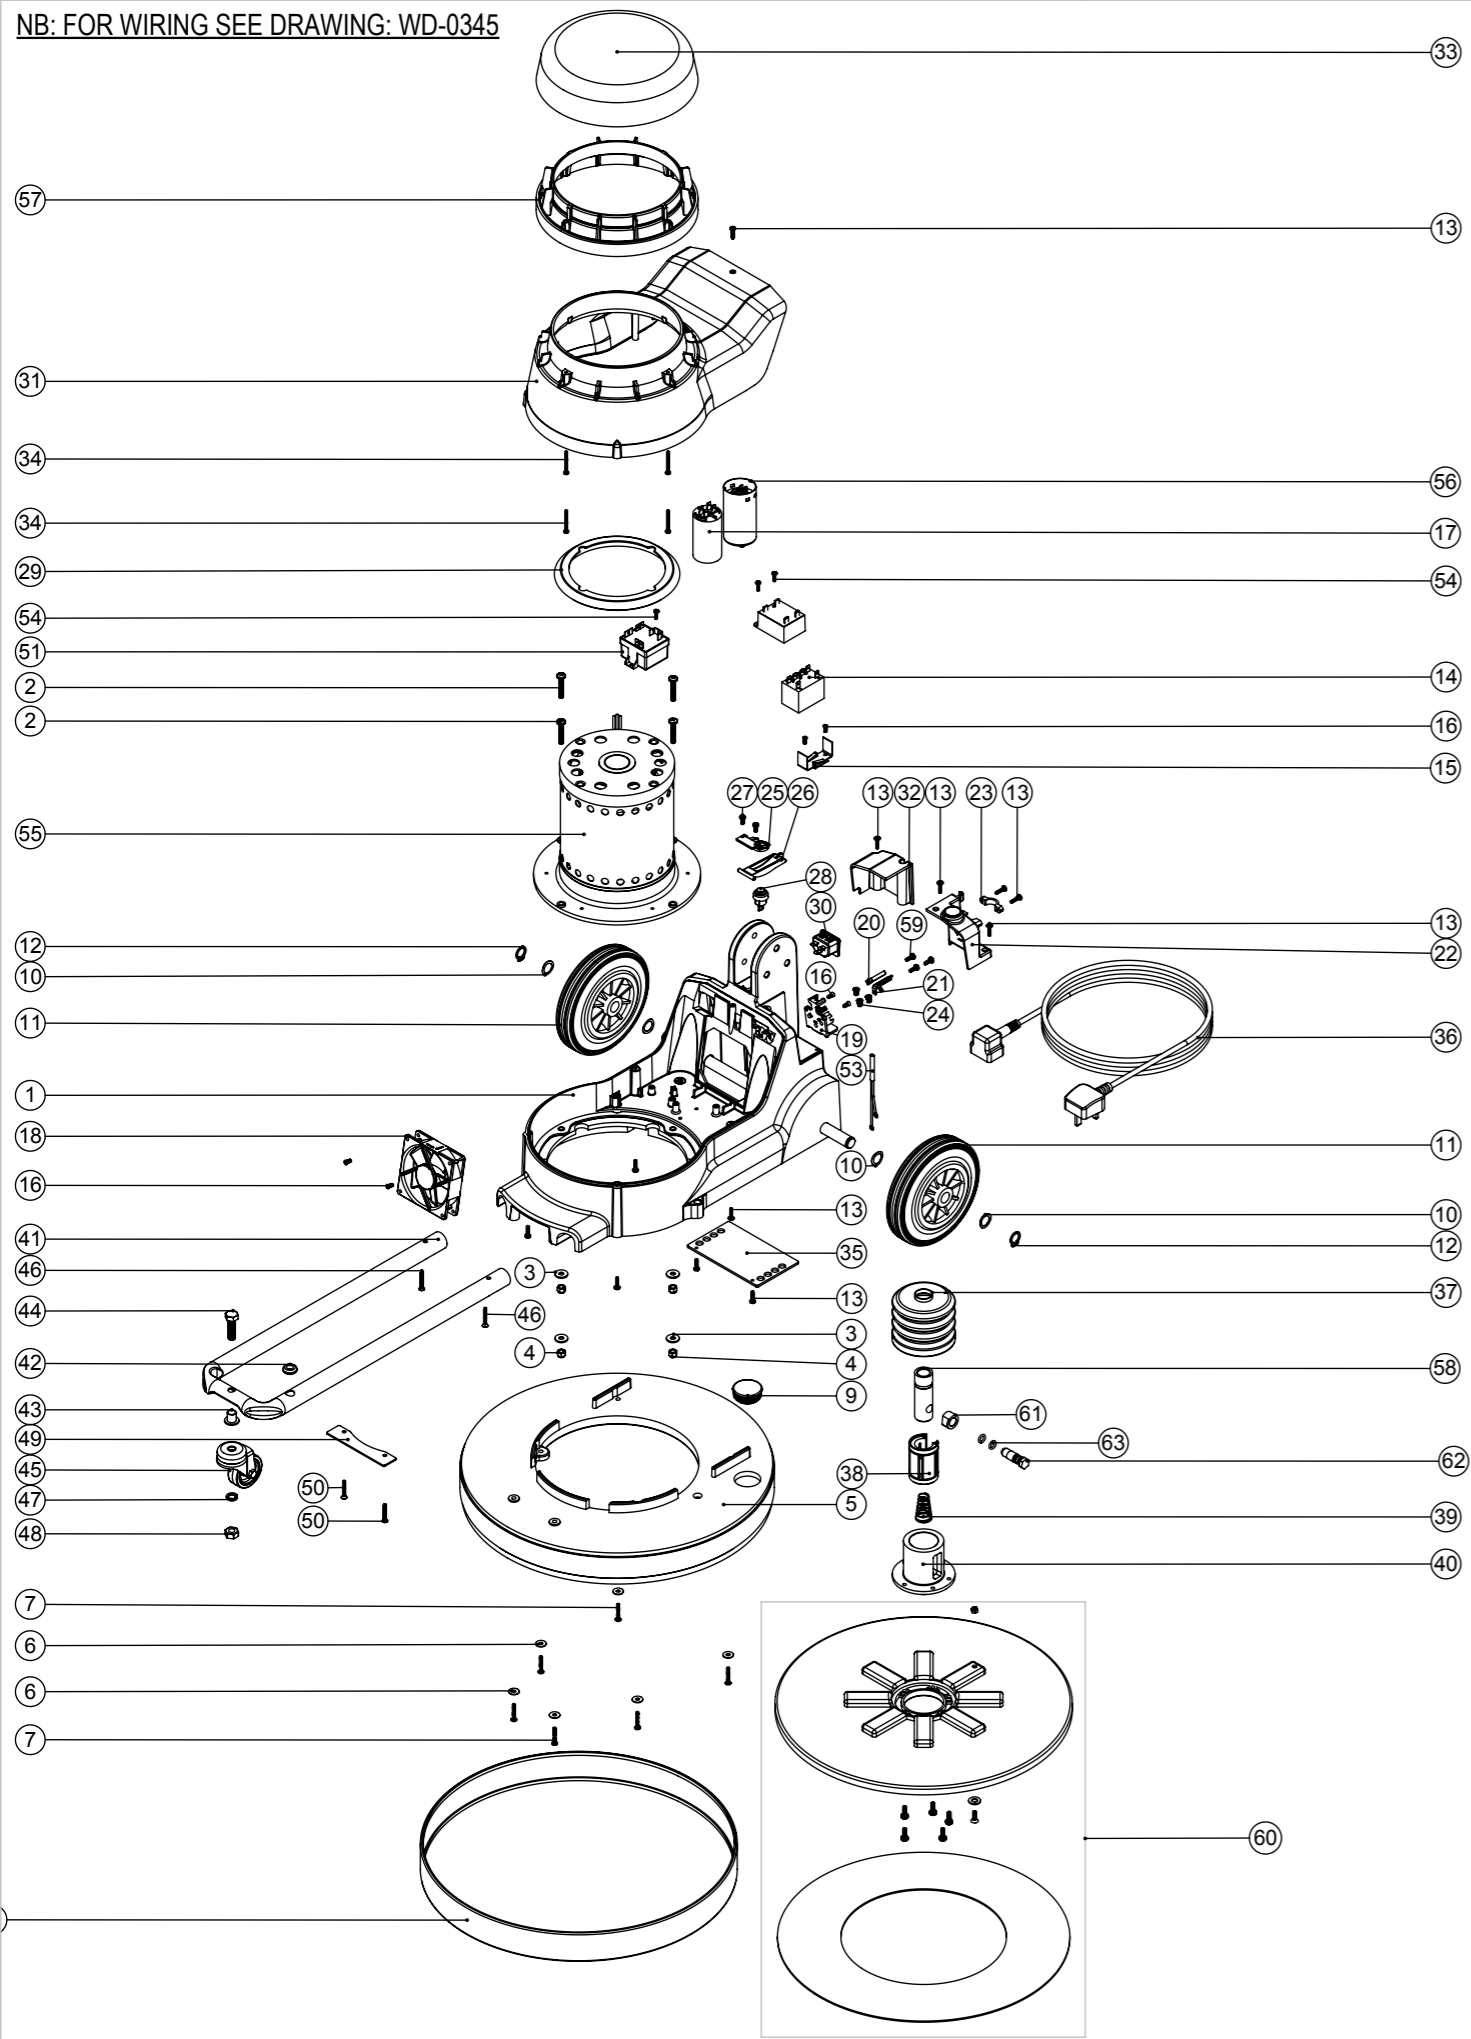

Numatic International Spare Parts

Model No: NRU 1500 BASE ASSEMBLY EXPLODED DRAWING (EXP-0921)

234490
DRAWING: EXP-0921 ISS:A18
23/08/2011

NB: FOR WIRING SEE DRAWING: WD-0345

Numatic International Spare Parts

Model No: NRU 1500 BASE ASSEMBLY EXPLODED DRAWING (EXP-0921)

POS:	ITEM NO:	DESCRIPTION:	COMMENTS:
1	304211	BASE MOULDING MODIFIED & PRINTED	
2	219268	M6 X 35MM LONG POZI PAN SCREW	
3	219008	M6 FORM G WASHER	
4	219088	M6 NYLON INSERT NUT	
5	329369	MODIFIED GREY SANDING DECK	
6	219644	M5 FORM G STAINLESS STEEL WASHER	
7	219369	No8 X 1 INCH LONG POZI PAN STAINLESS STEEL PLASTITE SCREW	
8	206478	GREY MEDIUM BUFFER RING	
9	229400	BLACK END STOP	
10	219219	21.5MM X 16.3MM WAVE WASHER	
11	229049	160MM DIA WHEEL GREY TYRE BLACK HUB	
12	229051	EXTERNAL CIRCLIP	
13	219914	NO6 X 5/8 INCH LONG POZI-PAN PLASTITE STAINLESS STEEL SCREW	
14	206575	240V / 25A RELAY	
15	206500	RELAY BRACKET	
16	219651	M4 X 10MM LONG POZI PAN THREAD CUTTING SCREW	
17	220876	20 MFD MOTOR RUN CAPACITOR (450V)	
18	205072	PROCESSED 12V DC BRUSHLESS FAN	
19	216288	TERMINAL BLOCK	
20	206562	CONTACT PIN	
21	206563	EARTH CONTACT PIN	
22	206865	16A INPUT COVER C/W WINDOW PLUG	
23	216290	CABLE CLAMP	
24	219009	M4 BRASS TAPPEX INSERT	
25	216293	LEVER PLATE	
26	216292	CUT OUT LEVER	
27	219677	No4 X 10MM LONG POZI PAN PLASTITE SCREW	
28	229454	HANDLE SWITCH	
29	227556	TOP MOTOR GASKET	
30	220964	APPLIANCE OUTPUT SOCKET	
31	229441	FLOOR MACHINE MIDDLE SECTION MOULDING	
32	216291	OUTPUT COVER	
33	328112	NU SPEED TOP SECTION MOULDING PRINTED	
34	219848	NO6 X 1 3/8 INCH LONG POZI PAN SCREW	
	236136	MAINS CABLE (15.0 METERS / 1.5MM / 3 CORE YELLOW CABLE / SOCKET + EURO PLUG)	
	236087	MAINS CABLE (15.0 METERS / 1.5MM / 3 CORE CABLE / SOCKET + AUSTRALIAN PLUG)	
	236078	MAINS CABLE (15.0 METERS / 1.5MM / 3 CORE CABLE / SOCKET + SWISS PLUG)	
	236081	MAINS CABLE (15.0 METERS / 1.5MM / 3 CORE CABLE / SOCKET + SOUTH AFRICAN PLUG)	
35	329228	GAURD PLATE	
36	236072	MAINS CABLE (15.0 METERS / 1.5MM / 3 CORE CABLE / SOCKET + UK PLUG)	
37	229253	GAITER	
38	229044	LINEAR BEARING 25MM X 40MM X 58MM	
39	229175	CONICAL SPRING	
40	229472	DRIVE SLEEVE (NS)	
41	304208	FRONT CASTOR TUBE (NS)	
42	219445	BLACK PVC GROMMET	
43	229100	CASTOR SPACER	
44	219341	M10 X 35MM LONG HEX BOLT	
45	204018	50MM CASTOR/GREY RUBBER TYRE	
46	219826	NO8 X 1 1/4 INCH LONG POZI DRIVE COUNTERSUNK HEAD SCREW	
47	219349	M10 SINGLE COIL WASHER	
48	219074	M10 FULL NUT	
49	329423	CASTOR TUBE LOCK PLATE	
50	219342	No8 X 1 INCH LONG COUNTERSUNK POZI PAN PLASTITE SCREW	
51	902715	SINGLE SPEED RELAY 230V, RVA6N0D	
52	206753	UNIVERSAL POWER SUPPLY	
53	321193	AC LED WITH TERMINALS	
54	219318	No6 X 1/2 INCH LONG POZI PAN PLASTITE SCREW (Z/PL)	
55	205218	COMBINED INDUCTION MOTOR 4POLE 220-240V 50Hz (NO SEAL)	
56	208265	MOTOR START CAPACITOR 98 MFD	
57	229486	GREY TALL MOTOR INSERT MOULDING	
58	208218	M12 DRIVE SHAFT (NRU/LEMAC)	
59	219471	M4 X 12MM LONG POZI PAN SEMS SCREW	
60	217129	PAD HOLDER ASSY (SPARE PART)	
61	208276	DRIVE PIN SLEEVE (NRU / LEMAC)	
62	229174	M12 DRIVE PIN	
63	219512	O RING 8.0MM ID X 2.5MM WALL