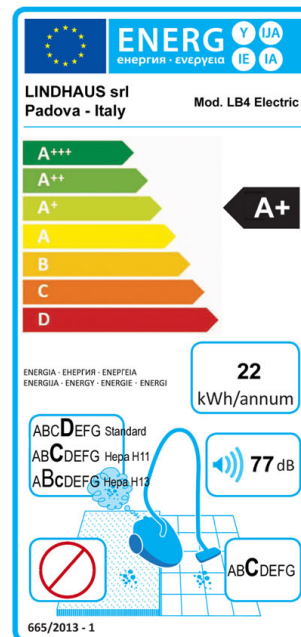

LINDHAUS[®]
QUALITY CLEANING EQUIPMENT

LB4 Electric
LB4 Electric + PB12e

Aspirapolvere Spallabile Multifunzione
Multifunction Backpack Vacuum cleaner
Multifunktion Rückenstaubsauger
Aspirateur dorsal multifonctions