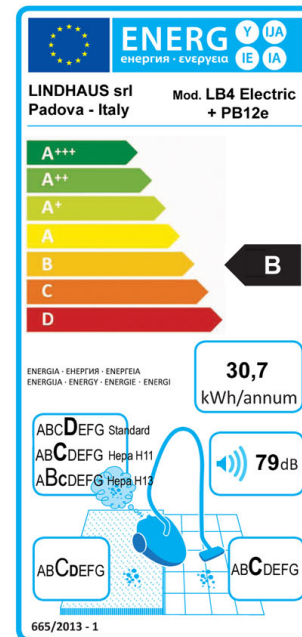

LINDHAUS[®]
QUALITY CLEANING EQUIPMENT

LB4 Electric
LB4 Electric + PB12e

Aspirapolvere Spallabile Multifunzione
Multifunction Backpack Vacuum cleaner
Multifunktion Rückenstaubsauger
Aspirateur dorsal multifonctions