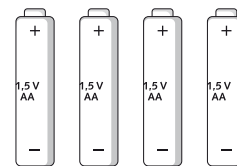

Battery use

Only use type No.:
1,5 V Type AA