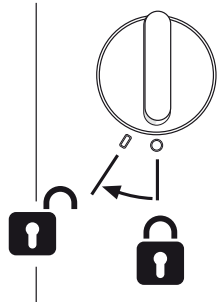

Key-Lock

Standard Lock