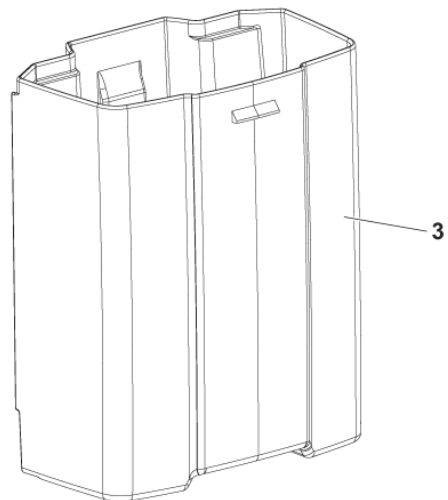

RECOVERY TANK

SC100 E NIL

2017.11.02

2016.05.24

Pos.	Artikel-Nr.	Menge	Variante	Notes
1	107413527	1	Tankabdeckung grau	
2	107413484	1	CAP FOR RECOVERY TANK	
3	107413513	1	RECOVERY TANK GREY