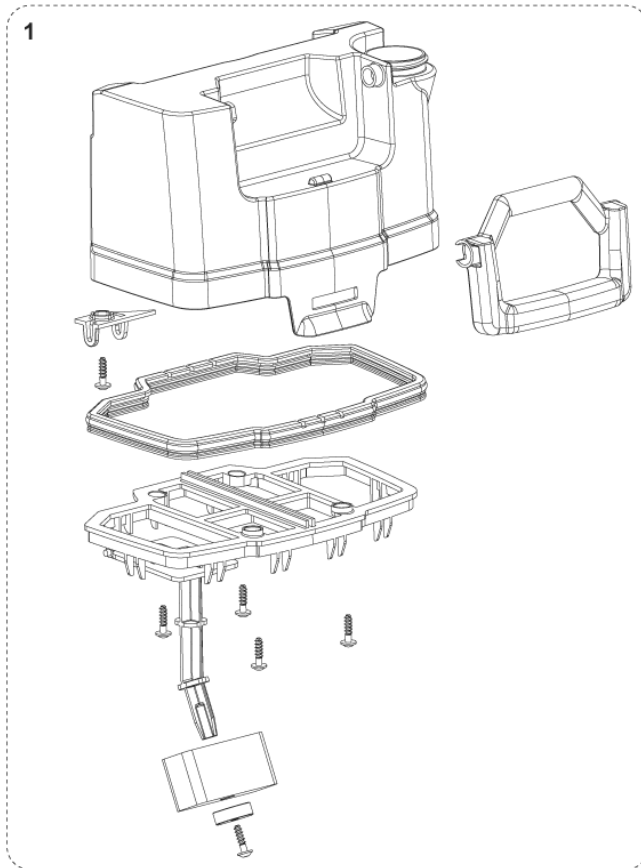

RECOVERY TANK

SC100 E NIL

2017.11.02

2016.05.24

Pos.	Artikel-Nr.	Menge	Variante	Notes
1	107413527	1	Tankabdeckung grau	
2	107413484	1	CAP FOR RECOVERY TANK	
3	107413513	1	RECOVERY TANK GREY