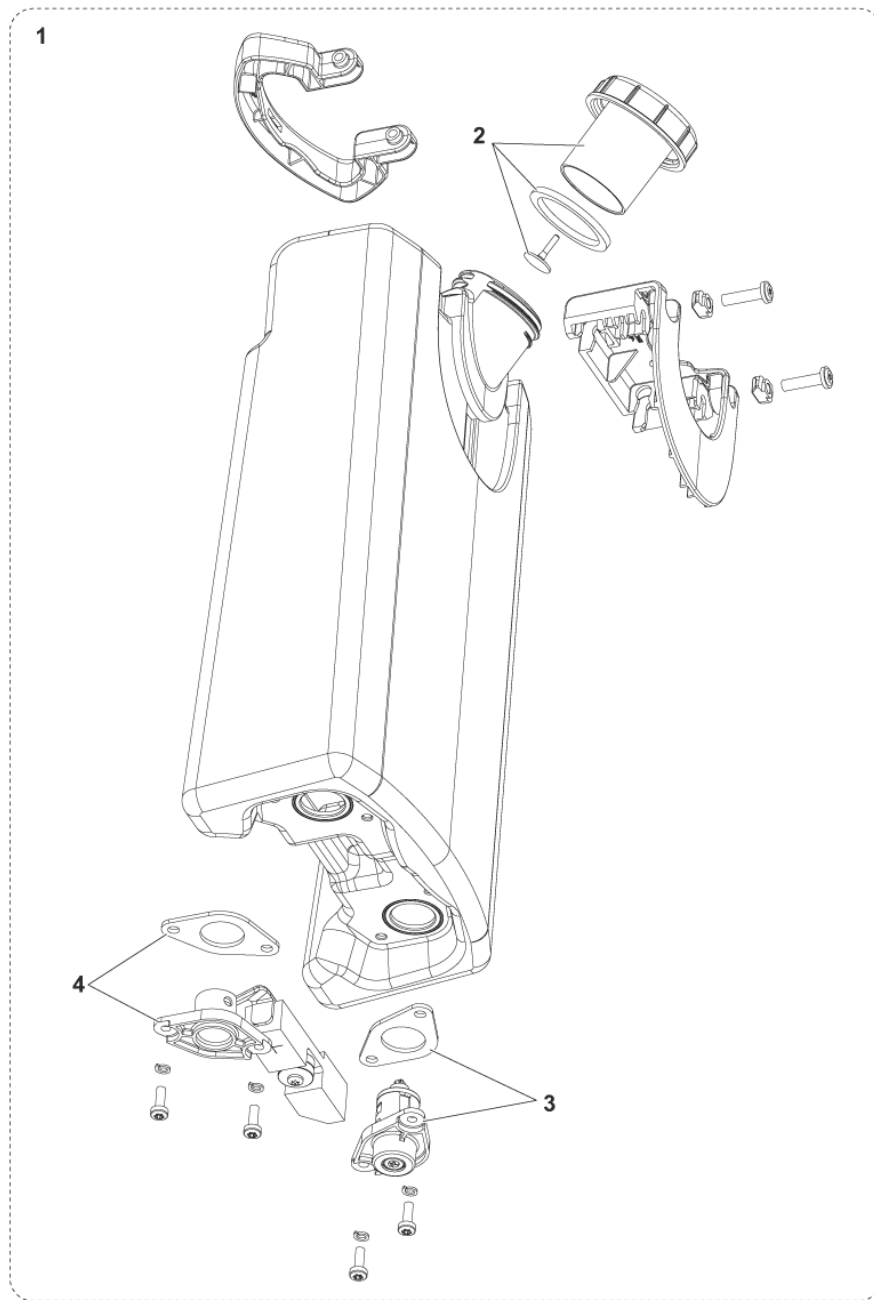

Pos.	Artikel-Nr.	Menge	Variante	Notes
1	107413519	1	SOLUTION TANK NATURAL	
2	107413485	1	CAP SOLUTION TANK JET BLACK	
3	107413532	1	VALVE FOR SOLUTION TANK CPL.	
4	107413506	1	LID FOR FILTER JET BLACK