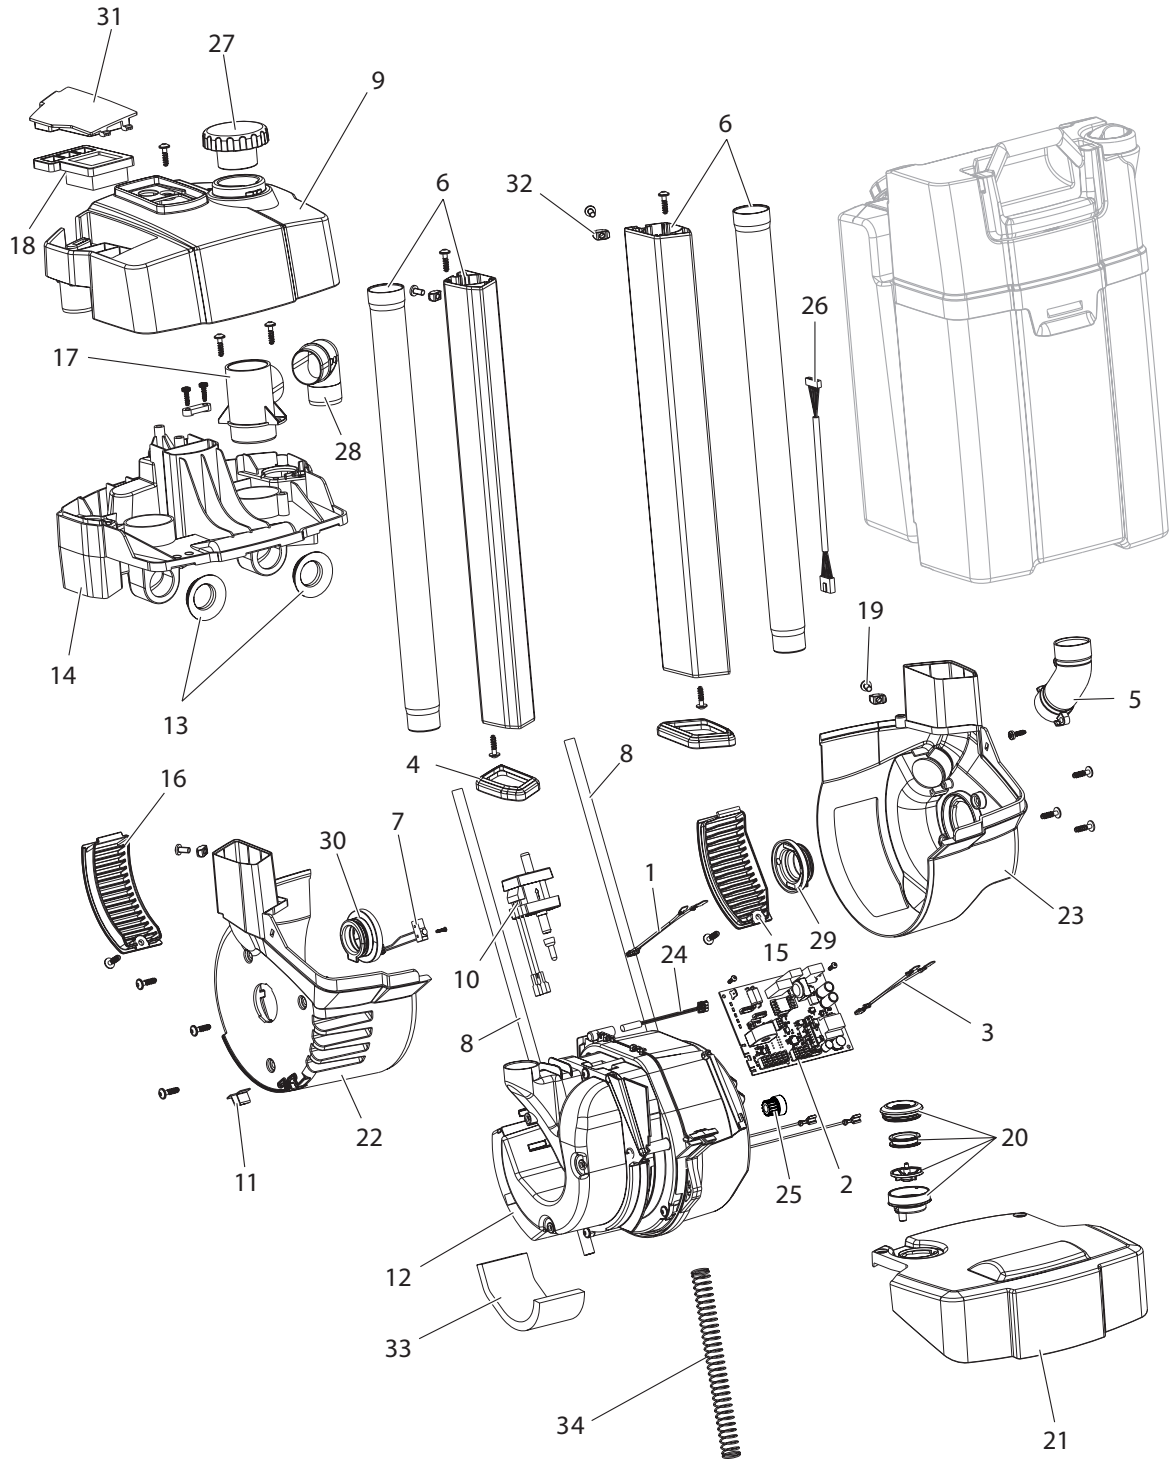

Pos.	Artikel-Nr.	Menge	Variante	Notes
1	107414819	1	WIRE FOR PUMP	
2	107413511	1	PCBA DELTA UP 220-240V	
3	107414814	1	WIRE W.FASTONS	
4	107414820	2	SEALING LEFT RIGHT	
5	107413479	1	BEND FOR SUCTION HOSE	
6	107414816	2	PROFIL ALUMINIUM WITH TUBES	
7	107414815	1	PARKING SWITCH	
8	107413523	1	SILICONE HOSE 10X6	
9		1	TOPCOVER, NILFISK SC100	
10	107413492	1	DOSING PUMP NILFISK	[1]
10	107416430	1	DOSING PUMP ADVANCE	[2]
11		1	P-CLIP	
12	107413507	1	MOTOR HOUSING	[3]
12	107416434	1	MOTOR HOUSING US	[4]
13	107413499	1	GASKET IN/OUT	
14		1	FLOW BASE RAL 7016	
16		1	LID FOR OUTLET, TURBINE	
15		1	LID FOR OUTLET, MOTOR	
17		1	ADAPTER TOP COVER	
18	107413496	1	FILTER	
19	107413508	1	M5X10 BOLT	
20	107413497	1	SOLUTION FILTER	
21	107414821	1	TOP COVER BASE SC100	[3]
21	107416439	1	TOP COVER BASE ADVANCE	[4]
22		1	BODY RIGHT RAL 7016	
23		1	BODY LEFT RAL 7016	
24	107413533	1	WIRE W. JST3POL	
25	107413535	1	COG WHEEL M3 14T	
26	107413481	1	CABLE F.USER INTERFACE	
27	107413486	1	CAP FOR SPOT CLEANING BLACK	
29		1	POM BEARING LEFT	
28		1	ADAPTER TUBE 90°	
30		1	POM BEARING RIGHT	
31	107413504	1	LID FOR FILTER GREY	
32	107413529	1	T-NUT M5	
33	107414825	1	SOUND INSULATION PLATE KIT	
34	55940010	1	Feder	
K1	107416425	1	BODY RIGHT RAL 7016	[5]
K2	107416426	1	BODY LEFT RAL 7016	[6]
K3	107413498	1	FLOW BASE RAL 7016	[7]
K3	107416431	1	FLOW BASE RAL 7016 US	[8]

Part Notes:

- [1] - EU VERSION - SEE TSB-FC-2016-071
  TSB-FC-2020-019 MA10 dosing pump
  DE TSB-FC-2020-019 SC100 Scrubtec 130 Dosierpumpe
- [2] - US VERSION
  TSB-FC-2020-019 MA10 dosing pump
  DE TSB-FC-2020-019 SC100 Scrubtec 130 Dosierpumpe
- [3] - EU VERSION
- [4] - US VERSION
- [5] - NOT SHOWN - ITEMS No. 11-16-22-30
- [6] - NOT SHOWN - ITEMS No. 5-15-23-29
- [7] - NOT SHOWN - EU VERSION -ITEMS No. 9-14-17-28
- [8] - NOT SHOWN - US VERSION -ITEMS No. 9-14-17-28