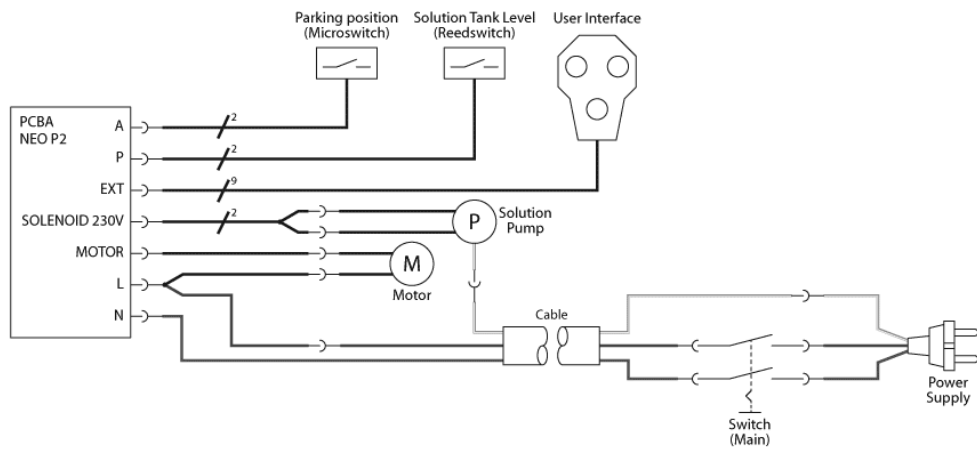

Pos.	Artikel-Nr.	Menge	Variante	Notes
1	107413511	1	PCBA DELTA UP 220-240V	
2	107414815	1	PARKING SWITCH	
3	107413492	1	DOSING PUMP NILFISKDOSING PUMP, NILFISK	[1]
4	107413510	1	NILFISK USER INTERFACE	
5	107413516	1	SWITCH MAINSWITCH, MAIN	
6	107413507	1	MOTOR HOUSING	
7	107413533	1	WIRE W. JST3POL	
8	107418112	1	DETACHABLE CORD 10M AU/NZ	
8	107414842	1	Netzkabel EU, abnehmbar, 15 m	
8	107414843	1	DETACHABLE CORD 15M GB	

Part Notes:

1. [1] - TSB-FC-2020-019 MA10 dosing pump
   DE TSB-FC-2020-019 SC100 Scrubtec 130 Dosierpumpe