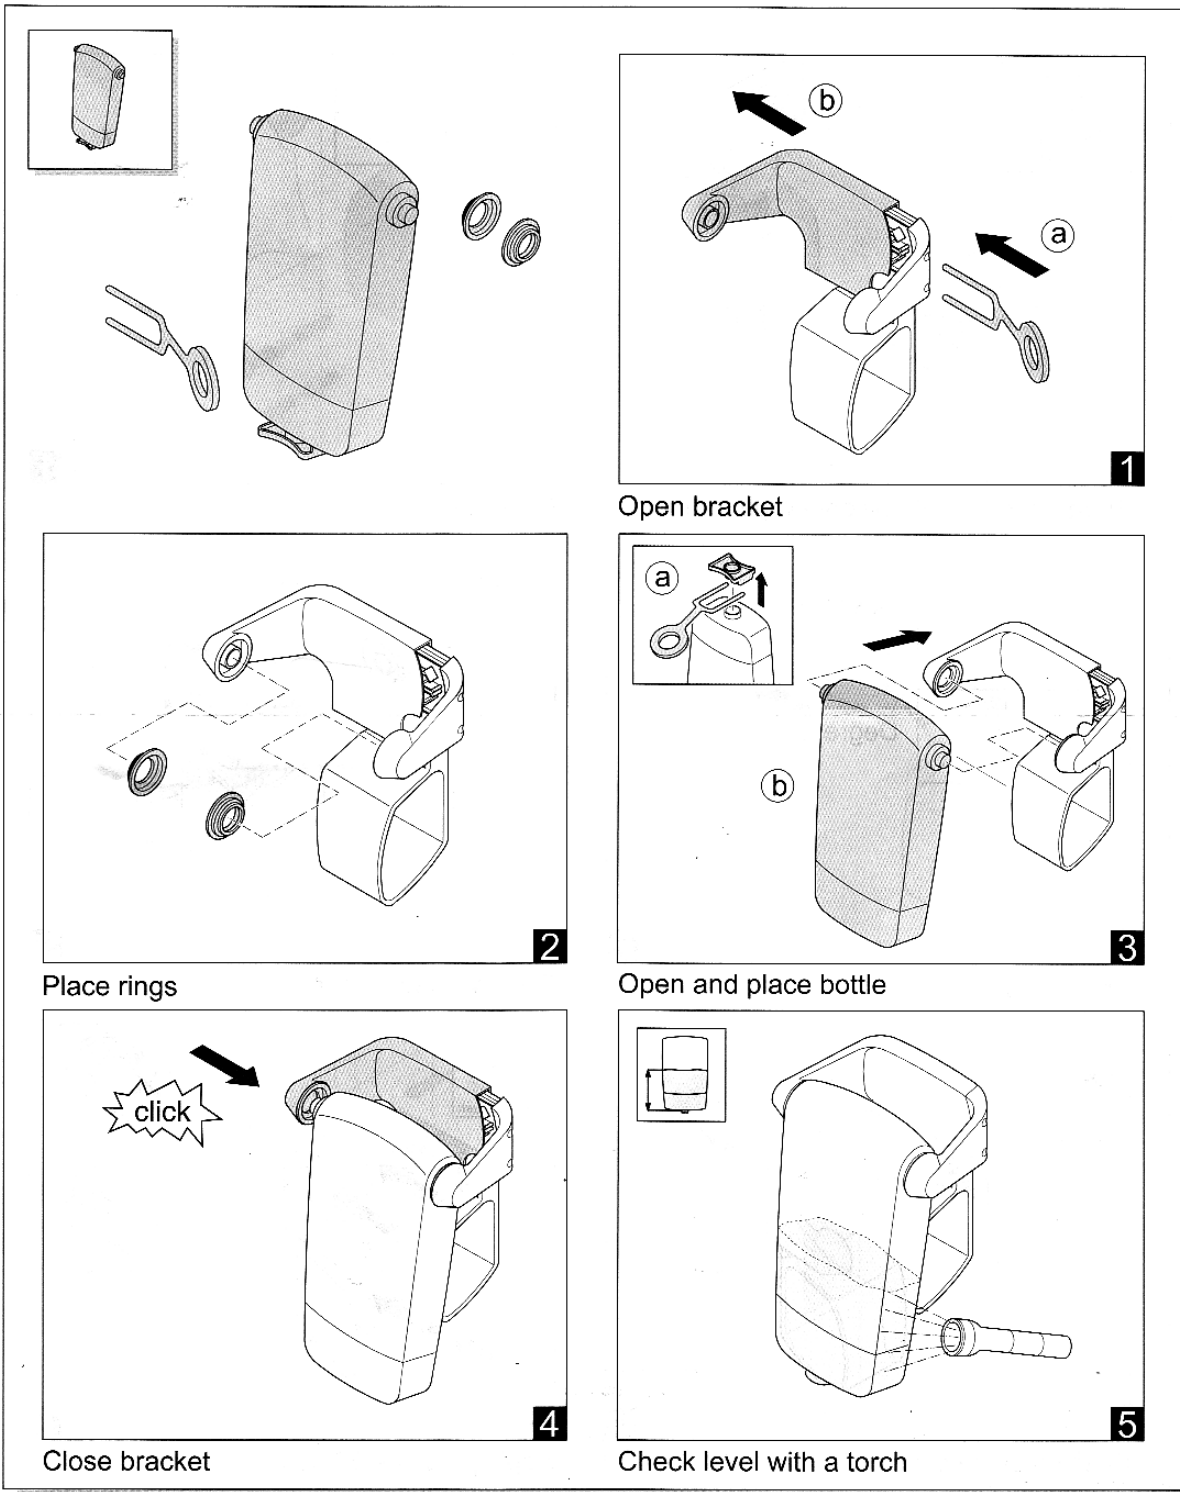

Bracket mounting with screws and plugs

In use: Bottle with cover

In use: Bottle only

9227-02/10-V4

Bracket mounting with tape

1 Clean tiles

2 Preparation

Triggerspray, cloth, alcohol wipe, bracket

Descale

Degrease

3 Remove paper liner

4 Position in the center of a tile

5 Apply pressure 20 sec.