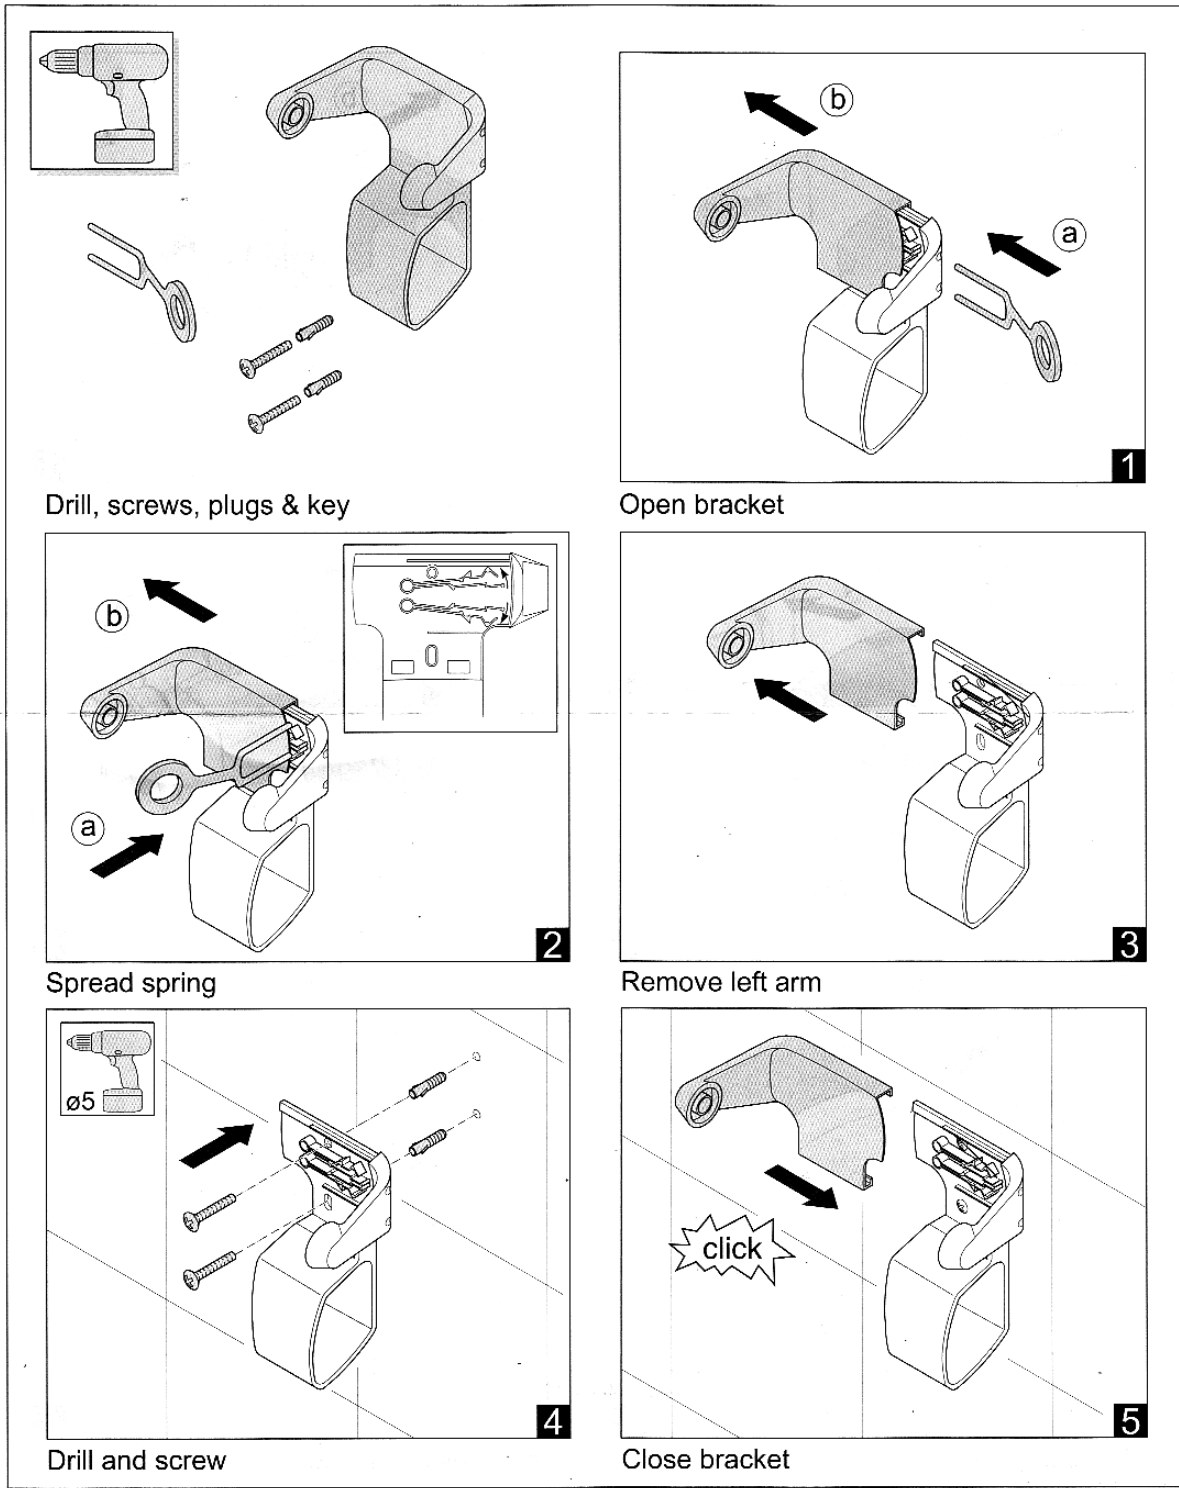

Bracket mounting with screws and plugs

In use: Bottle with cover

In use: Bottle only

9227-02/10-V4

Bracket mounting with tape

1 Clean tiles

2 Preparation

Triggerspray, cloth, alcohol wipe, bracket

Descale

Degrease

3 Remove paper liner

4 Position in the center of a tile

5 Apply pressure 20 sec.