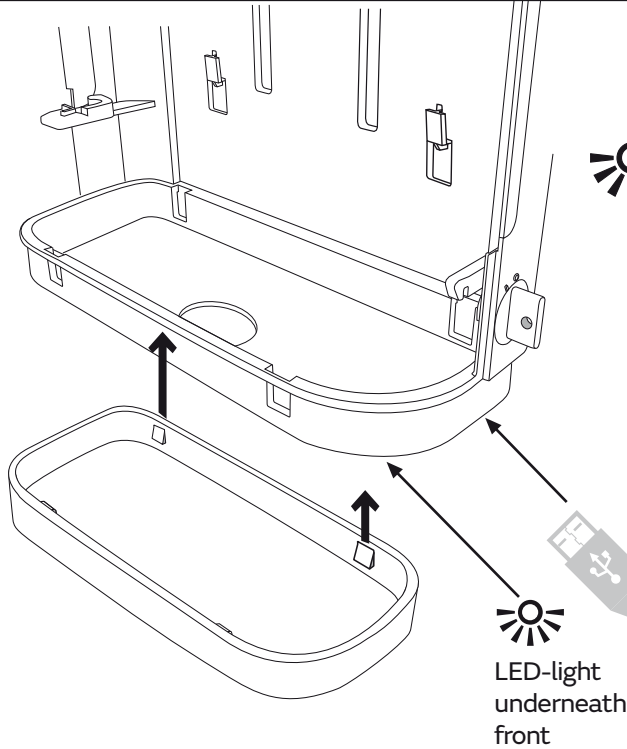

Battery use

4x Only use type No.:
1,5 V Type AA

Optional: in Mini-USB mode

Mini-USB
5V / 1000 mA

external
accessory
part

LED-light
underneath
front

Plug in for
Mini-USB
on back
of dispenser

design-ring