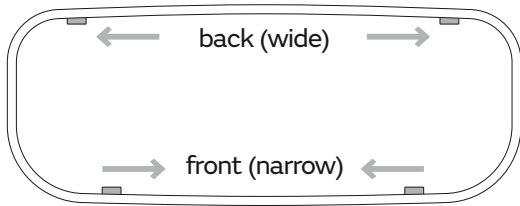

Battery use

4x Only use type No.:
1,5 V Type AA

Optional: in Mini-USB mode

Mini-USB
5V / 1000 mA

external
accessory
part

LED-light
underneath
front

Plug in for
Mini-USB
on back
of dispenser

design-ring