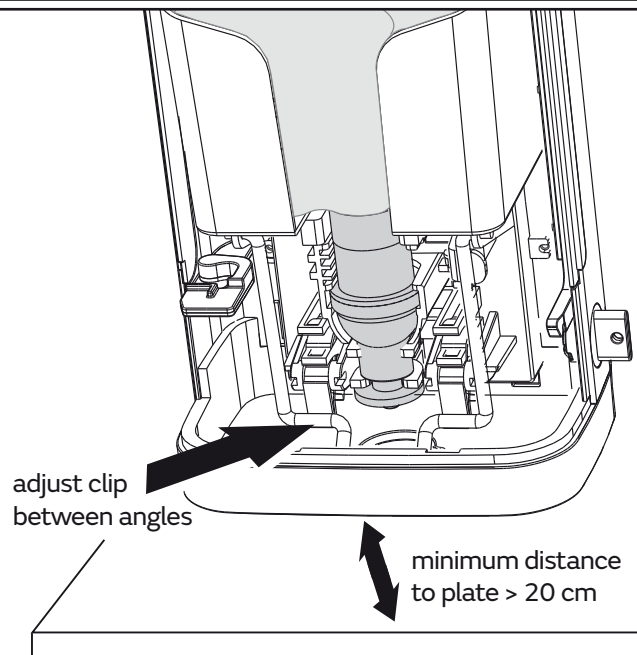

to exchange the bag

liquid soap

Item No. 332670

foam soap

Item No. 332620

foam soap free

Item No. 332600