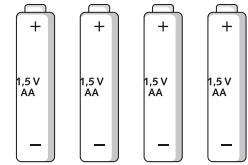

Battery use

4x Only use type No.:
1,5 V Type AA

Optional: in Mini-USB mode

Mini-USB
5V / 1000 mA

external
accessory
part