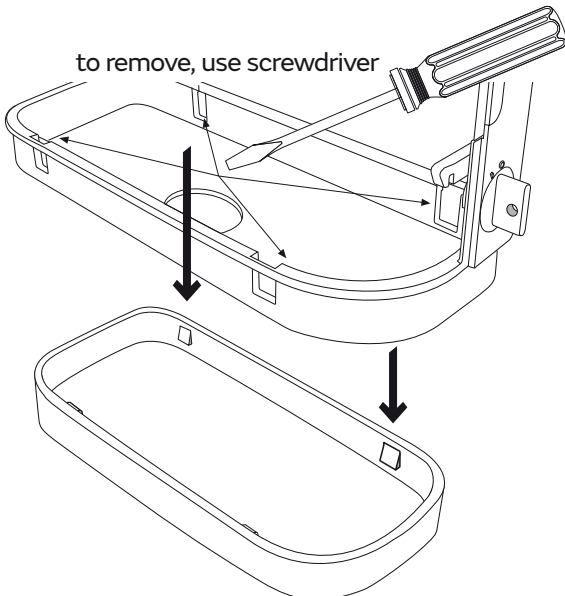

to remove, use screwdriver