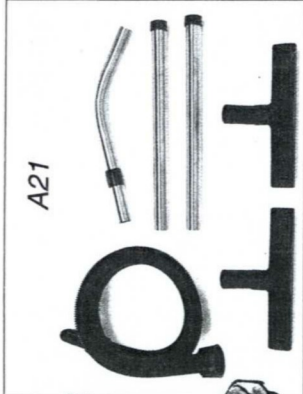

Numatic

Numatic INTERNATIONAL

Distributed by: 231889/01021A

Numatic International Limited, Chard, Somerset, TA20 2GB
Telephone: +44 (0)1460 68600 Fax: +44 (0)1460 68458
www.numatic.co.uk © Numatic International Limited 2002

Dust Bags
(for dry use only)

WV-370, CVC-370
WV-380, CT-370
GVE-370

WV-470

WV-370
WV-380
WV-470

GVE-370
G-370

	DATA... DATA... DATA... DATA...	DATA... DATA... DATA... DATA...	DATA... DATA... DATA... DATA...	DATA... DATA... DATA... DATA...	DATA... DATA... DATA... DATA...	DATA... DATA... DATA... DATA...	
Motor	1100W 1100W 1100W 1100W 1100W	Airflow	45 litres/sec. 45 litres/sec. 45 litres/sec. 45 litres/sec. 45 litres/sec.	Suction	2100mm 2100mm 2100mm 2100mm 2100mm	Capacity Dry	9 litres 9 litres 20 litres 9 litres 9 litres
Power	230/120V 230/120V 230/120V 230/120V 230/120V	Cleaning Range	23.2m (76ft.) 23.2m (76ft.) 23.2m (76ft.) 23.2m (76ft.) 23.2m (76ft.)	Extraction	- - - 6 litres/6 litres 6 litres/6 litres	Weight	8Kgs 8Kgs 9Kgs 9.7Kgs 9.5Kgs
Capacity Dry	9 litres 9 litres 20 litres 9 litres 9 litres	Size	355x355x465mm 355x355x500mm 355x355x500mm 358x450x700mm 355x355x500mm	Capacity Dry	15 litres 15 litres 27 litres 15 litres 15 litres	Weight	8Kgs 8Kgs 9Kgs 9.7Kgs 9.5Kgs
WV-370		WV-370		WV-370		WV-370	
WV-370		WV-370		WV-370		WV-370	
WV-370		WV-370		WV-370		WV-370	
WV-370		WV-370		WV-370		WV-370