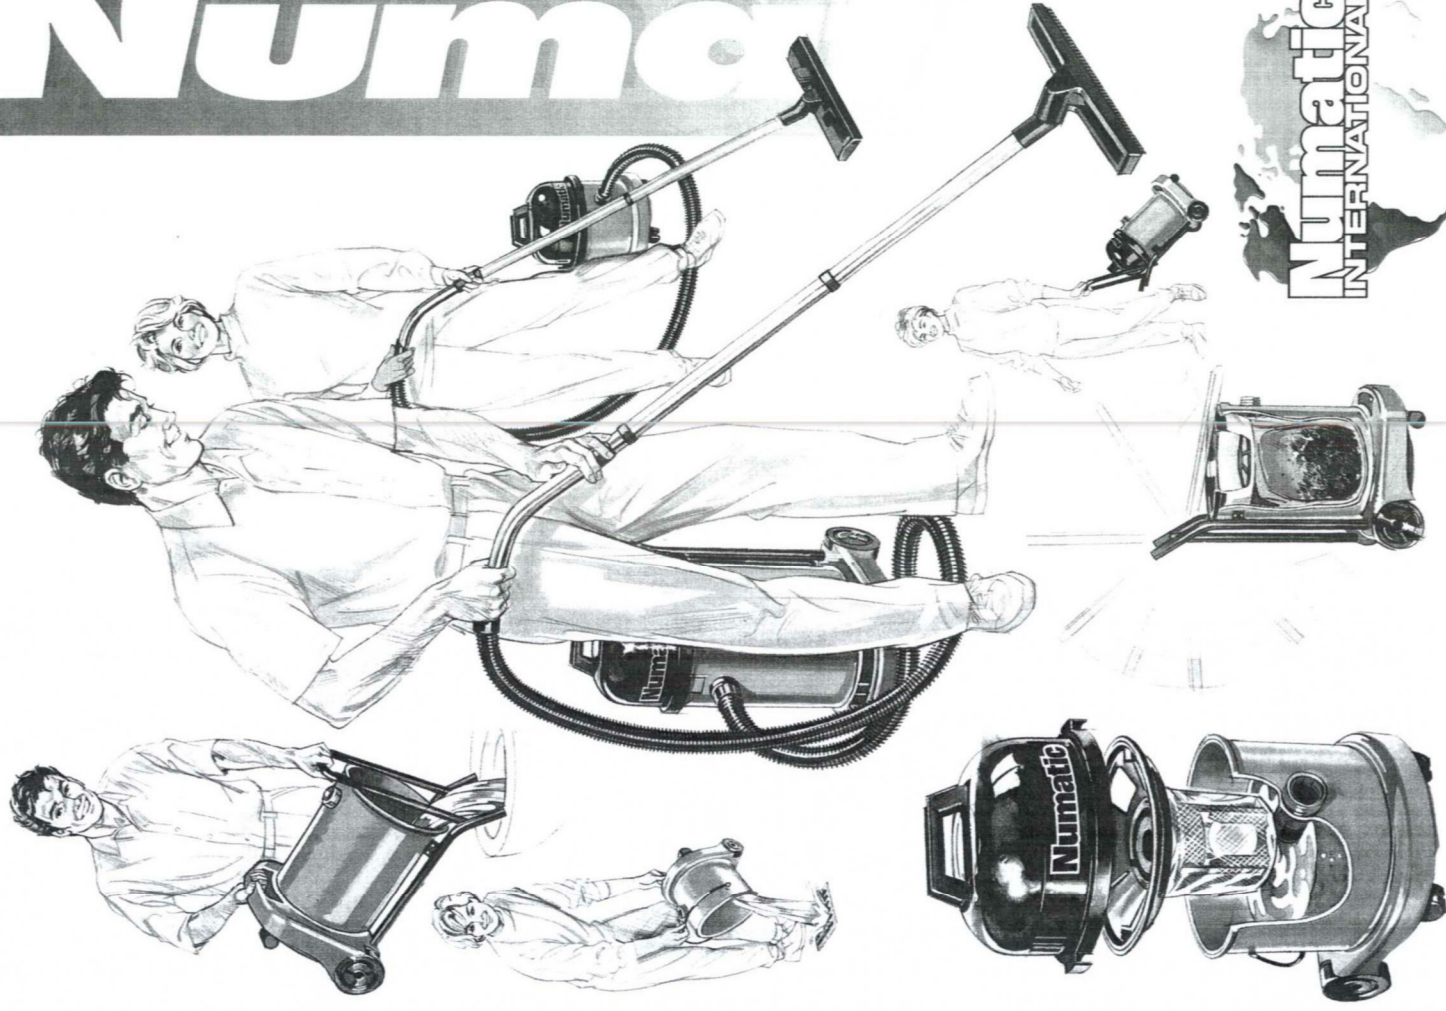

Numatic

Numatic INTERNATIONAL

Distributed by: 231889/01021A

Numatic International Limited, Chard, Somerset, TA20 2GB
Telephone: +44 (0)1460 68600 Fax: +44 (0)1460 68458
www.numatic.co.uk © Numatic International Limited 2002

Dust Bags
(for dry use only)

WV-370, CVC-370
WV-380, CT-370
GVE-370

WV-470

WV-370
WV-380
WV-470

GVE-370
G-370

	DATA... DATA... DATA... DATA...	DATA... DATA... DATA... DATA...	DATA... DATA... DATA... DATA...	DATA... DATA... DATA... DATA...	DATA... DATA... DATA... DATA...	DATA... DATA... DATA... DATA...	
Motor	1100W 1100W 1100W 1100W 1100W	Airflow	45 litres/sec. 45 litres/sec. 45 litres/sec. 45 litres/sec. 45 litres/sec.	Suction	2100mm 2100mm 2100mm 2100mm 2100mm	Capacity Dry	9 litres 9 litres 20 litres 9 litres 9 litres
Power	230/120V 230/120V 230/120V 230/120V 230/120V	Cleaning Range	23.2m (76ft.) 23.2m (76ft.) 23.2m (76ft.) 23.2m (76ft.) 23.2m (76ft.)	Extraction	- - - 6 litres/6 litres 6 litres/6 litres	Weight	8Kgs 8Kgs 9Kgs 9.7Kgs 9.5Kgs
Capacity Dry	9 litres 9 litres 20 litres 9 litres 9 litres	Size	355x355x465mm 355x355x500mm 355x355x500mm 358x450x700mm 355x355x500mm	Capacity Dry	15 litres 15 litres 27 litres 15 litres 15 litres	Weight	8Kgs 8Kgs 9Kgs 9.7Kgs 9.5Kgs
WV-370		WV-370		WV-370		WV-370	
WV-370		WV-370		WV-370		WV-370	
WV-370		WV-370		WV-370		WV-370	
WV-370		WV-370		WV-370		WV-370