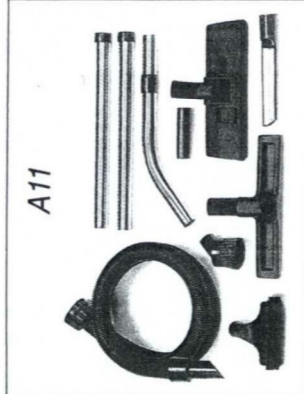

Numatic

Numatic INTERNATIONAL

Distributed by: 231889/01021A

Numatic International Limited, Chard, Somerset, TA20 2GB
Telephone: +44 (0)1460 68600 Fax: +44 (0)1460 68458
www.numatic.co.uk © Numatic International Limited 2002

Dust Bags
(for dry use only)

WV-370, CVC-370
WV-380, CT-370
GVE-370

WV-470

WV-370
WV-380
WV-470

GVE-370
G-370

	DATA... DATA... DATA... DATA...	DATA... DATA... DATA... DATA...	DATA... DATA... DATA... DATA...	DATA... DATA... DATA... DATA...	DATA... DATA... DATA... DATA...	DATA... DATA... DATA... DATA...	
Motor	1100W 1100W 1100W 1100W 1100W	Airflow	45 litres/sec. 45 litres/sec. 45 litres/sec. 45 litres/sec. 45 litres/sec.	Suction	2100mm 2100mm 2100mm 2100mm 2100mm	Capacity Dry	9 litres 9 litres 20 litres 9 litres 9 litres
Power	230/120V 230/120V 230/120V 230/120V 230/120V	Cleaning Range	23.2m (76ft.) 23.2m (76ft.) 23.2m (76ft.) 23.2m (76ft.) 23.2m (76ft.)	Extraction	- - - 6 litres/6 litres 6 litres/6 litres	Weight	8Kgs 8Kgs 9Kgs 9.7Kgs 9.5Kgs
Capacity Dry	9 litres 9 litres 20 litres 9 litres 9 litres	Size	355x355x465mm 355x355x500mm 355x355x500mm 358x450x700mm 355x355x500mm	Capacity Dry	15 litres 15 litres 27 litres 15 litres 15 litres	Weight	8Kgs 8Kgs 9Kgs 9.7Kgs 9.5Kgs
WV-370		WV-370		WV-370		WV-370	
WV-370		WV-370		WV-370		WV-370	
WV-370		WV-370		WV-370		WV-370	
WV-370		WV-370		WV-370		WV-370